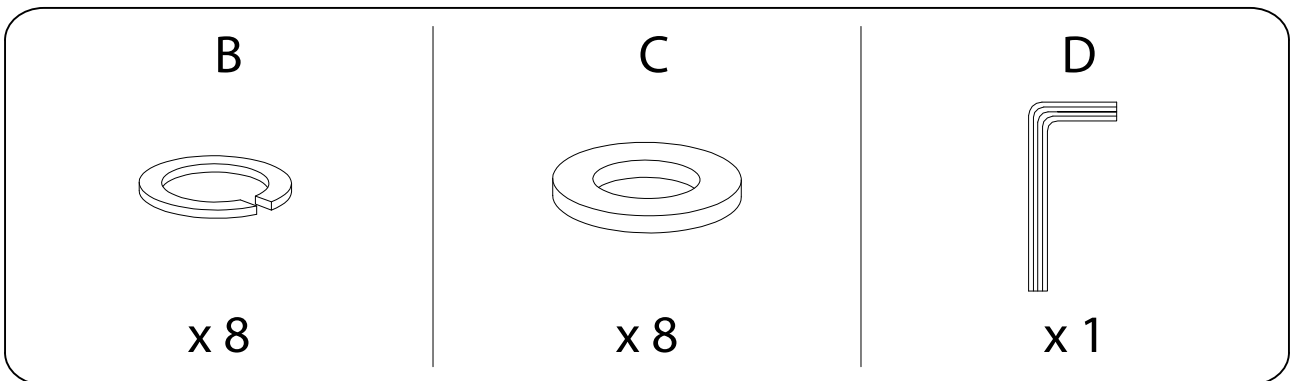

ROXBY

Diagram illustrating assembly instructions and safety warnings:

- Warning 1:** A warning triangle with an exclamation mark is positioned above a box containing an Allen key and a power drill with a slash through it, indicating that a power drill should not be used.
- Warning 2:** A warning triangle with an exclamation mark is positioned above a box containing a rectangular block on a textured surface and a block with a slash through it, indicating that the table should be placed on a soft surface.
- Time:** A clock icon with a circular arrow indicates a 15-minute assembly time.
- Person:** An icon of a person indicates that 1 person is required for assembly.

1

<p>1</p>  <p>x 1</p>	<p>2</p>  <p>x 4</p>	<p>A</p>  <p>M8 x 70</p> <p>x 8</p>	<p>B</p>  <p>x 8</p>	<p>C</p>  <p>x 8</p>	<p>D</p>  <p>x 1</p>
-------------------------------------------------------------------------------------------------------	-------------------------------------------------------------------------------------------------------	------------------------------------------------------------------------------------------------------------------------------	--------------------------------------------------------------------------------------------------------	---------------------------------------------------------------------------------------------------------	---------------------------------------------------------------------------------------------------------