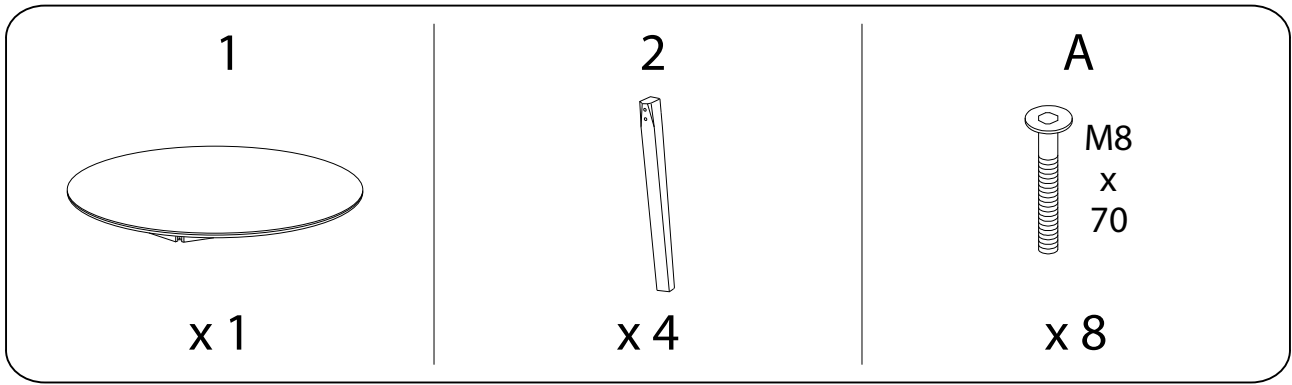

ROXBY

Diagram illustrating assembly instructions and safety warnings:

- Warning 1:** A warning triangle with an exclamation mark is positioned above a box containing an Allen key and a power drill with a slash through it, indicating that a power drill should not be used.
- Warning 2:** A warning triangle with an exclamation mark is positioned above a box containing a rectangular block on a textured surface and a block with a slash through it, indicating that the table should be placed on a soft surface.
- Time:** A clock icon with a circular arrow indicates a 15-minute assembly time.
- Person:** An icon of a person indicates that 1 person is required for assembly.

1

<p>1</p>  <p>x 1</p>	<p>2</p>  <p>x 4</p>	<p>A</p>  <p>M8 x 70</p> <p>x 8</p>	<p>B</p>  <p>x 8</p>	<p>C</p>  <p>x 8</p>	<p>D</p>  <p>x 1</p>
-------------------------------------------------------------------------------------------------------	-------------------------------------------------------------------------------------------------------	------------------------------------------------------------------------------------------------------------------------------	--------------------------------------------------------------------------------------------------------	---------------------------------------------------------------------------------------------------------	---------------------------------------------------------------------------------------------------------