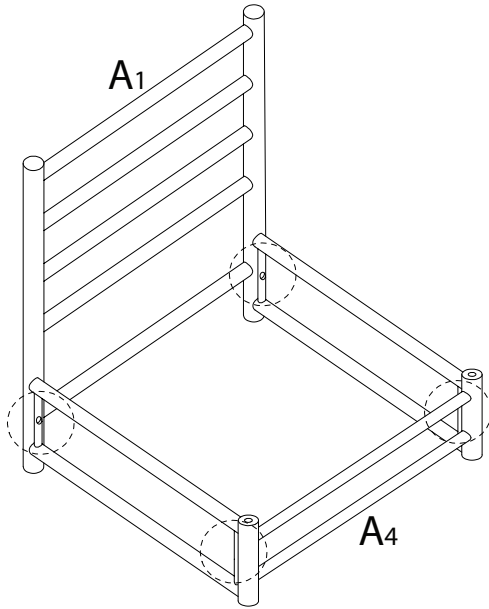

CERRETO

Diagram illustrating assembly instructions and safety warnings:

- Warning 1:** A warning triangle with an exclamation mark is positioned above a box containing:
 - An icon of an L-shaped metal bracket.
 - An icon of a power drill with a diagonal line through it, indicating that a power drill should not be used.
- Warning 2:** A warning triangle with an exclamation mark is positioned above a box containing:
 - An icon of a rectangular block being placed on a textured surface.
 - An icon of a rectangular block with a diagonal line through it, indicating that the block should not be placed on a soft or uneven surface.
- Time:** A clock icon with a circular arrow indicates a duration of **15'**.
- Personnel:** An icon of a person indicates that **1** person is required for the task.

2

x 4

3

x 2

4

x 1

1

2

3

2
M6
x
40
x 4

4
x 1

4

A5
x 1

5

1
M6
x
60
x 2

3
M6
x
25
x 2