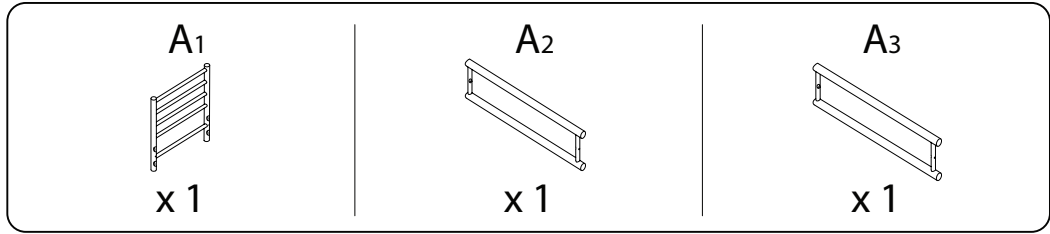

CERRETO

Diagram illustrating assembly instructions and safety warnings:

- Warning 1:** A warning triangle with an exclamation mark is positioned above a box containing:
 - An icon of an L-shaped metal bracket.
 - An icon of a power drill with a diagonal line through it, indicating that a power drill should not be used.
- Warning 2:** A warning triangle with an exclamation mark is positioned above a box containing:
 - An icon of a rectangular block being placed on a textured surface.
 - An icon of a rectangular block with a diagonal line through it, indicating that the block should not be placed on a soft or uneven surface.
- Time:** A clock icon with a circular arrow indicates a duration of **15'**.
- Personnel:** An icon of a person indicates that **1** person is required for the task.

2

x 4

3

x 2

4

x 1

1

2

3

2
M6
x
40
x 4

4
x 1

4

A5
x 1

5

1
M6
x
60
x 2

3
M6
x
25
x 2