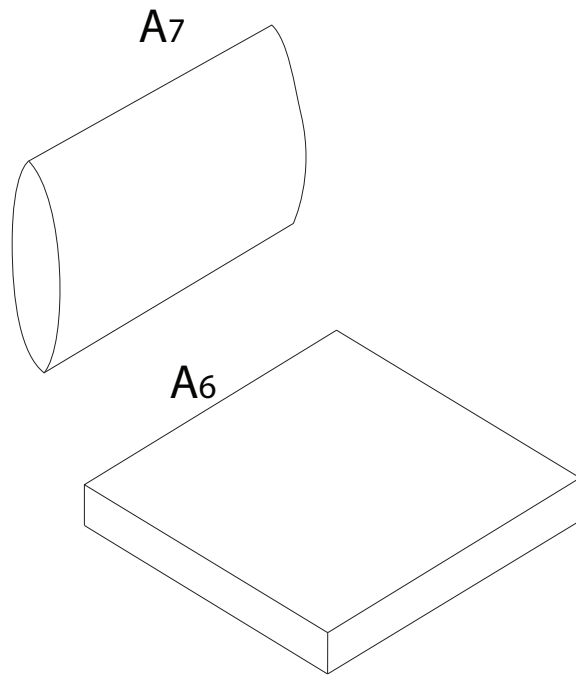

CERRETO

Diagram illustrating assembly instructions and safety warnings:

- Warning 1:** A warning triangle with an exclamation mark is positioned above a box containing:
 - An icon of an L-shaped metal bracket.
 - An icon of a power drill with a diagonal line through it, indicating that a power drill should not be used.
- Warning 2:** A warning triangle with an exclamation mark is positioned above a box containing:
 - An icon of a rectangular block being placed on a textured surface.
 - An icon of a rectangular block with a diagonal line through it, indicating that the block should not be placed on a soft or uneven surface.
- Time:** A clock icon with a circular arrow indicates a duration of **15'**.
- Personnel:** An icon of a person indicates that **1** person is required for the task.

A1

x 1

A2

x 1

A3

x 1

A4

x 1

2

x 4

3

x 2

4

x 1

1

2

3

2
M6
x
40
x 4

4
x 1

4

A5
x 1

5

1
M6
x
60
x 2

3
M6
x
25
x 2