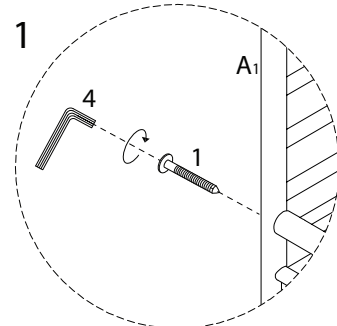

5

1
M6
x
60
x 2

3
M6
x
25
x 2

4
x 1