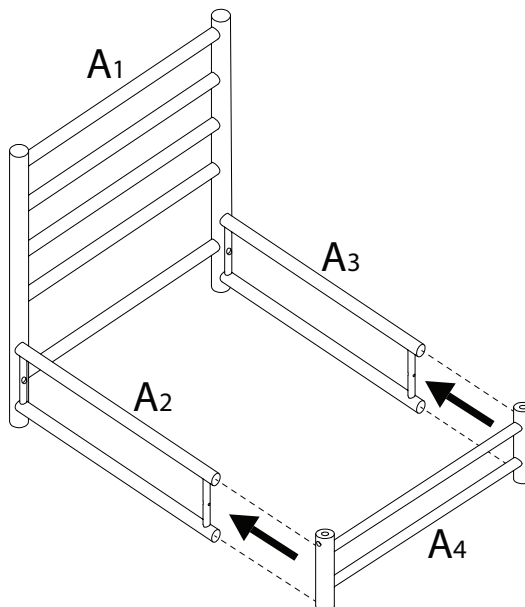

CERRETO

Diagram illustrating assembly instructions and safety warnings:

- Warning 1:** A warning triangle with an exclamation mark is positioned above a box containing:
 - An icon of an L-shaped metal bracket.
 - An icon of a power drill with a diagonal line through it, indicating that a power drill should not be used.
- Warning 2:** A warning triangle with an exclamation mark is positioned above a box containing:
 - An icon of a rectangular block being placed on a textured surface.
 - An icon of a rectangular block with a diagonal line through it, indicating that the block should not be placed on a soft or uneven surface.
- Time:** A clock icon with a circular arrow indicates a duration of **15'**.
- Personnel:** An icon of a person indicates that **1** person is required for the task.

2

x 4

3

x 2

4

x 1

1

2

3

2
M6
x
40
x 4

4
x 1

4

A5
x 1

5

1
M6
x
60
x 2

3
M6
x
25
x 2