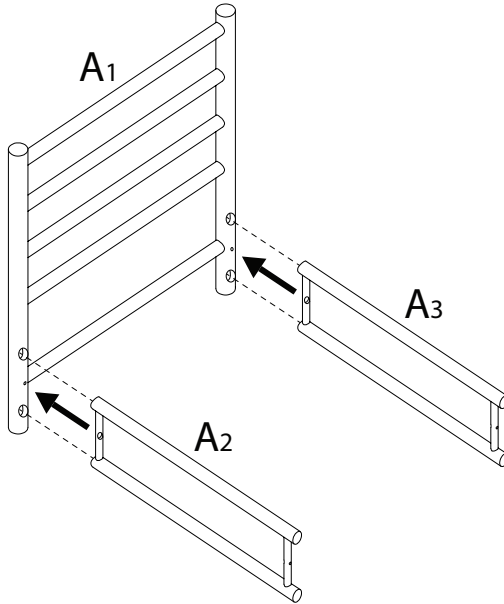

CERRETO

Diagram illustrating assembly instructions and safety warnings:

- Warning 1:** A warning triangle with an exclamation mark is positioned above a box containing:
 - An icon of an L-shaped metal bracket.
 - An icon of a power drill with a diagonal line through it, indicating that a power drill should not be used.
- Warning 2:** A warning triangle with an exclamation mark is positioned above a box containing:
 - An icon of a rectangular block being placed on a textured surface.
 - An icon of a rectangular block with a diagonal line through it, indicating that the block should not be placed on a soft or uneven surface.
- Time:** A clock icon with a circular arrow indicates a duration of **15'**.
- Personnel:** An icon of a person indicates that **1** person is required for the task.

2

x 4

3

x 2

4

x 1

1

2

3

2
M6
x
40
x 4

4
x 1

4

A5
x 1

5

1
M6
x
60
x 2

3
M6
x
25
x 2