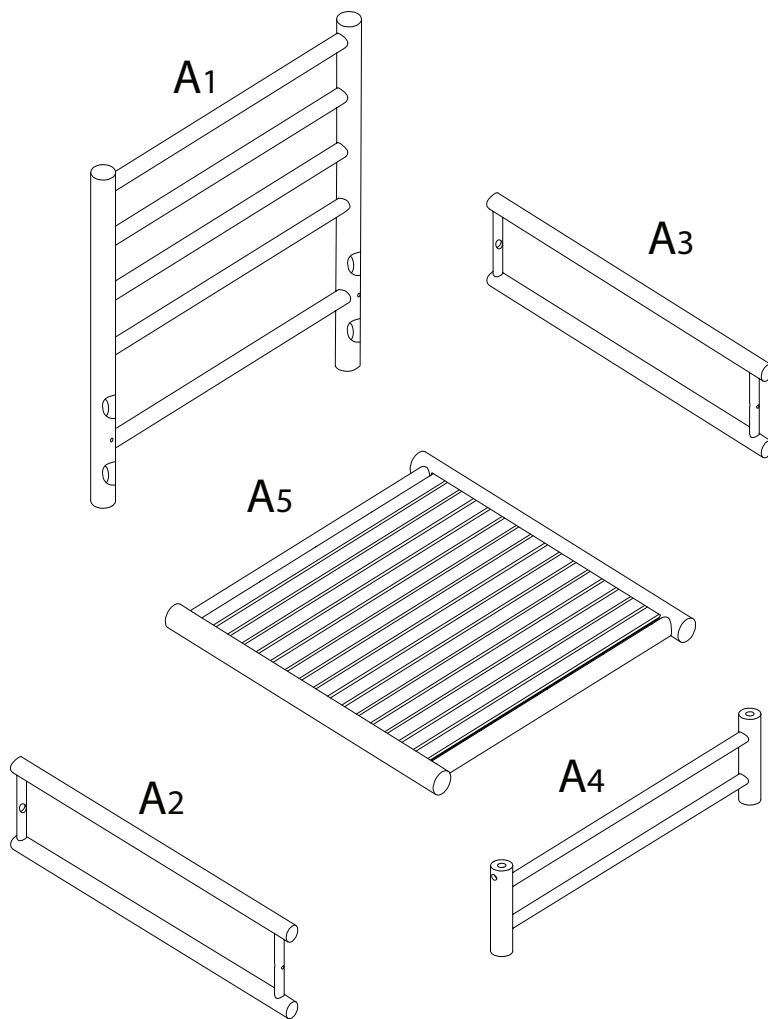

CERRETO

Diagram illustrating assembly instructions and safety warnings:

- Warning 1:** A warning triangle with an exclamation mark is positioned above a box containing:
 - An icon of an L-shaped metal bracket.
 - An icon of a power drill with a diagonal line through it, indicating that a power drill should not be used.
- Warning 2:** A warning triangle with an exclamation mark is positioned above a box containing:
 - An icon of a rectangular block being placed on a textured surface.
 - An icon of a rectangular block with a diagonal line through it, indicating that the block should not be placed on a soft or uneven surface.
- Time:** A clock icon with a circular arrow indicates a duration of **15'**.
- Personnel:** An icon of a person indicates that **1** person is required for the task.

A1

x 1

A2

x 1

A3

x 1

A4

x 1

2

x 4

3

x 2

4

x 1

1

2

3

2
M6
x
40
x 4

4
x 1

4

A5
x 1

5

1
M6
x
60
x 2

3
M6
x
25
x 2