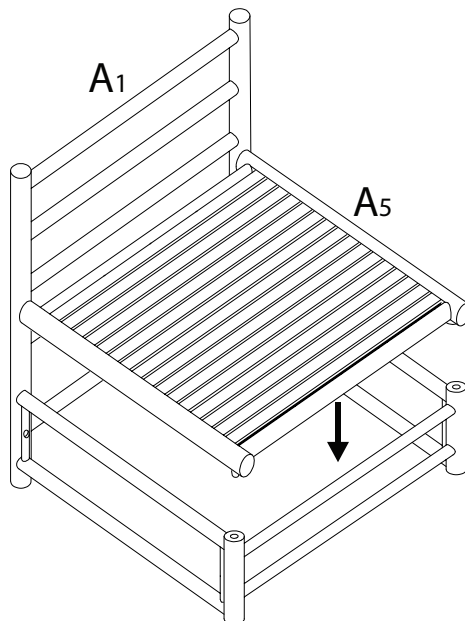

CERRETO

Diagram illustrating assembly instructions and safety warnings:

- Warning 1:** A warning triangle with an exclamation mark is positioned above a box containing:
 - An icon of an L-shaped metal bracket.
 - An icon of a power drill with a diagonal line through it, indicating that a power drill should not be used.
- Warning 2:** A warning triangle with an exclamation mark is positioned above a box containing:
 - An icon of a rectangular block being placed on a textured surface.
 - An icon of a rectangular block with a diagonal line through it, indicating that the block should not be placed on a soft or uneven surface.
- Time:** A clock icon with a circular arrow indicates a duration of **15'**.
- Personnel:** An icon of a person indicates that **1** person is required for the task.

2

x 4

3

x 2

4

x 1

1

2

3

2
M6
x
40
x 4

4
x 1

4

A5
x 1

5

1
M6
x
60
x 2

3
M6
x
25
x 2

4
x 1

6

A6
x 1

7

A7

x 1

A7

!