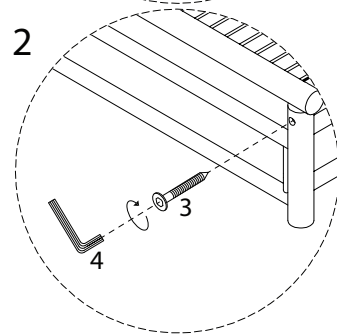

CERRETO

Diagram illustrating assembly instructions and safety warnings:

- Warning 1:** A warning triangle with an exclamation mark is positioned above a box containing:
 - An icon of an L-shaped metal bracket.
 - An icon of a power drill with a diagonal line through it, indicating that a power drill should not be used.
- Warning 2:** A warning triangle with an exclamation mark is positioned above a box containing:
 - An icon of a rectangular block being placed on a textured surface.
 - An icon of a rectangular block with a diagonal line through it, indicating that the block should not be placed on a soft or uneven surface.
- Time:** A clock icon with a circular arrow indicates a duration of **15'**.
- Personnel:** An icon of a person indicates that **1** person is required for the task.

2

x 4

3

x 2

4

x 1

1

2

3

2
M6
x
40
x 4

4
x 1

4

A5
x 1

5

1
M6
x
60
x 2

3
M6
x
25
x 2

4
x 1

6

A6
x 1

7

A7

x 1

A7

!