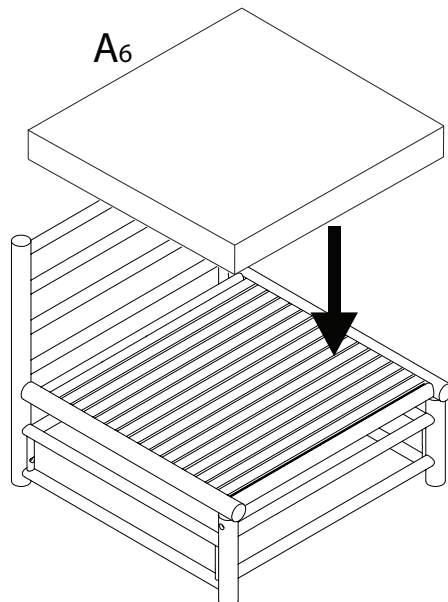

CERRETO

Diagram illustrating assembly instructions and safety warnings:

- Warning 1:** A warning triangle with an exclamation mark is positioned above a box containing:
 - An icon of an L-shaped metal bracket.
 - An icon of a power drill with a diagonal line through it, indicating that a power drill should not be used.
- Warning 2:** A warning triangle with an exclamation mark is positioned above a box containing:
 - An icon of a rectangular block being placed on a textured surface.
 - An icon of a rectangular block with a diagonal line through it, indicating that the block should not be placed on a soft or uneven surface.
- Time:** A clock icon with a circular arrow indicates a duration of **15'**.
- Personnel:** An icon of a person indicates that **1** person is required for the task.

2

x 4

3

x 2

4

x 1

1

2

3

2
M6
x
40
x 4

4
x 1

4

A5
x 1

5

1
M6
x
60
x 2

3
M6
x
25
x 2

4
x 1

6

A6
x 1

7

A7

x 1

A7

!