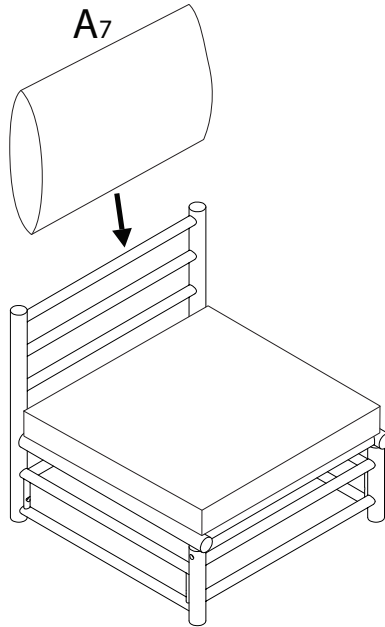

CERRETO

Diagram illustrating assembly instructions and safety warnings:

- Warning 1:** A warning triangle with an exclamation mark is positioned above a box containing:
 - An icon of an L-shaped metal bracket.
 - An icon of a power drill with a diagonal line through it, indicating that a power drill should not be used.
- Warning 2:** A warning triangle with an exclamation mark is positioned above a box containing:
 - An icon of a rectangular block being placed on a textured surface.
 - An icon of a rectangular block with a diagonal line through it, indicating that the block should not be placed on a soft or uneven surface.
- Time:** A clock icon with a circular arrow indicates a duration of **15'**.
- Personnel:** An icon of a person indicates that **1** person is required for the task.

3

2
M6
x
40
x 4

4
x 1

4

A5
x 1

5

1
M6
x
60
x 2

3
M6
x
25
x 2

4
x 1

6

A6
x 1

7

A7

x 1

A7

!