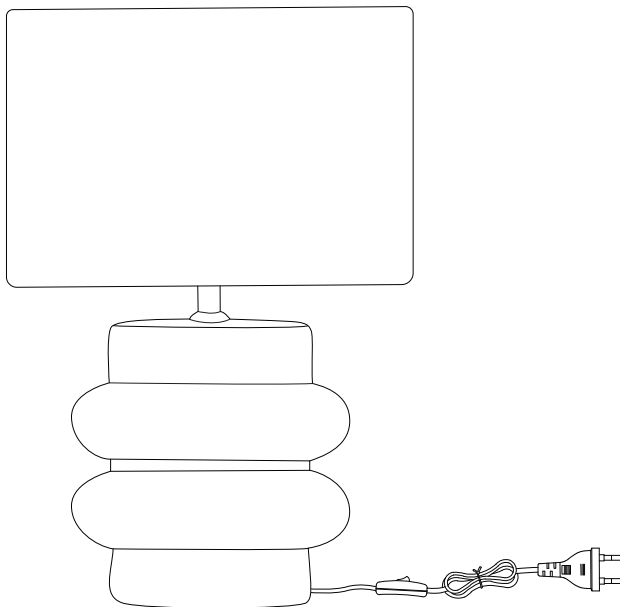

JUDY

Diagram illustrating safety instructions for the lamp:

- Do not use power tools:** A crossed-out power drill icon is shown next to a warning triangle (exclamation mark inside a triangle).
- Time limit:** A clock icon is shown next to the number **5'**, indicating a 5-minute time limit.
- Weight limit:** A crossed-out icon of a rectangular block being lifted by a hand is shown next to a warning triangle (exclamation mark inside a triangle). Below this is an icon of a person and the number **1**, indicating a weight limit of 1 person.