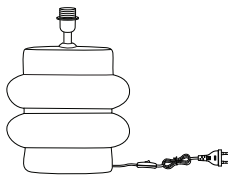

JUDY

Diagram illustrating safety instructions for the lamp:

- Do not use power tools:** A crossed-out power drill icon is shown next to a warning triangle (exclamation mark inside a triangle).
- Time limit:** A clock icon is shown next to the number **5'**, indicating a 5-minute time limit.
- Weight limit:** A crossed-out icon of a rectangular block being lifted by a hand is shown next to a warning triangle (exclamation mark inside a triangle). Below this is an icon of a person and the number **1**, indicating a weight limit of 1 person.

C

A

B

A

x 1

B

x 1

C