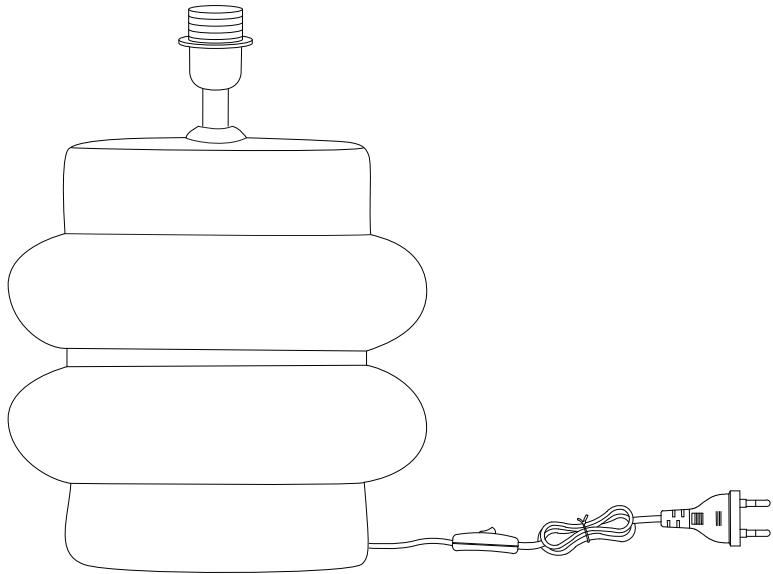

JUDY

Diagram illustrating safety instructions for the lamp:

- Do not use power tools:** A crossed-out power drill icon is shown next to a warning triangle (exclamation mark inside a triangle).
- Time limit:** A clock icon is shown next to the number **5'**, indicating a 5-minute time limit.
- Weight limit:** A crossed-out icon of a rectangular block being lifted by a hand is shown next to a warning triangle (exclamation mark inside a triangle). Below this is an icon of a person and the number **1**, indicating a weight limit of 1 person.

C

A

B

A

x 1

B

x 1

C