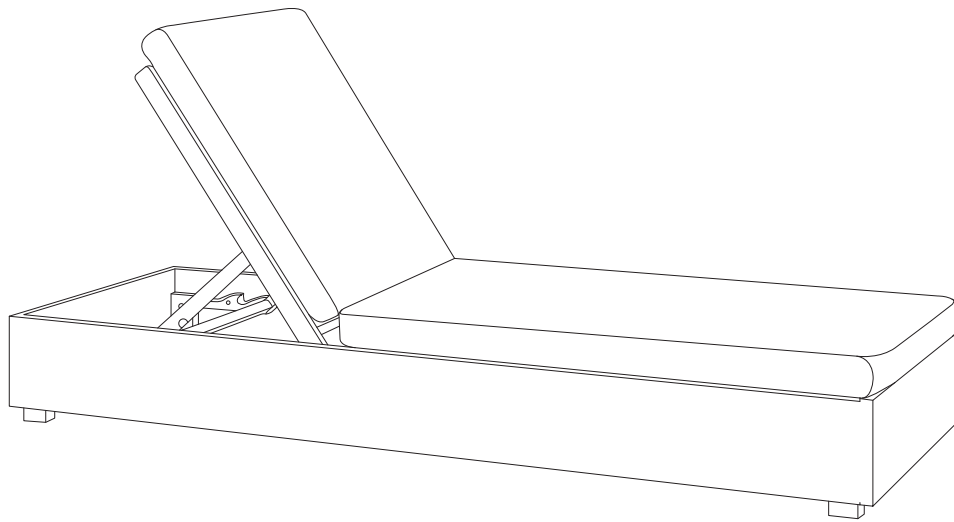

FANANO

An icon showing an L-shaped metal bracket inside a circle. To its right is a power drill with a diagonal line through it, indicating it should not be used.	A warning triangle with an exclamation mark inside.	A simple clock face with tick marks around the perimeter.
<p>15'</p>		
An icon showing a rectangular block on a surface with a hatched pattern. To its right is the same block with a screw being inserted into it, crossed out with a diagonal line.	A warning triangle with an exclamation mark inside.	A simple stick figure representing a person.
<p>1</p>		