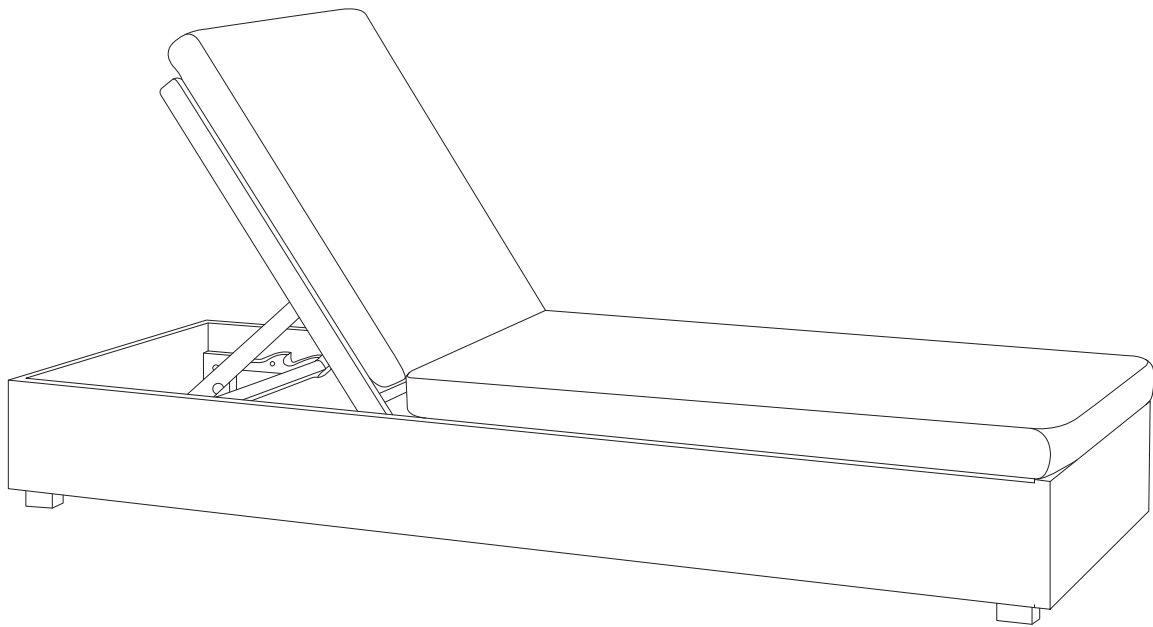

FANANO

An icon showing an L-shaped metal bracket inside a circle. To its right is a power drill with a diagonal line through it, indicating it should not be used.	A warning triangle with an exclamation mark inside.	A simple clock face with tick marks around the perimeter.
<p>15'</p>		
An icon showing a rectangular block on a surface with a hatched pattern. To its right is the same block with a screw being inserted into it, crossed out with a diagonal line.	A warning triangle with an exclamation mark inside.	A simple stick figure representing a person.
<p>1</p>		