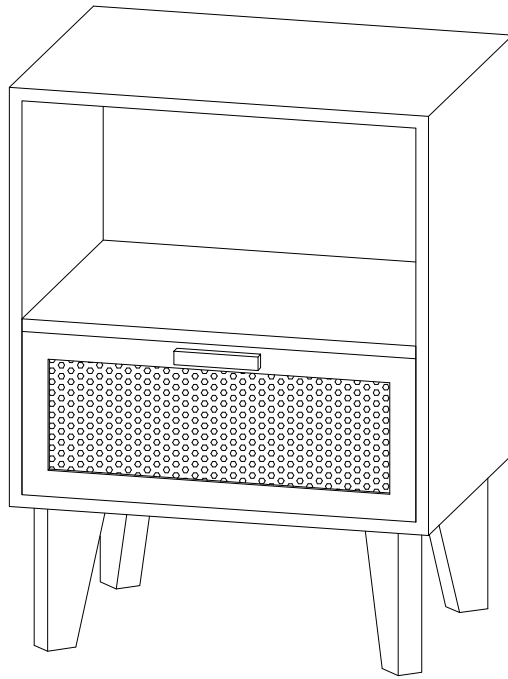

SENEY

Assembly instructions for the cabinet, including tool requirements, time, and person count.

Tools: A circle containing a screwdriver and an L-shaped hex key. A power drill is shown with a diagonal line through it, indicating it is not required.

Warning: A triangle with an exclamation mark.

Time: A clock icon with the text "10'".

Person Count: A person icon with the text "1".

1

2 x 4

3

A
M6
x
50
x 4

B
x 4