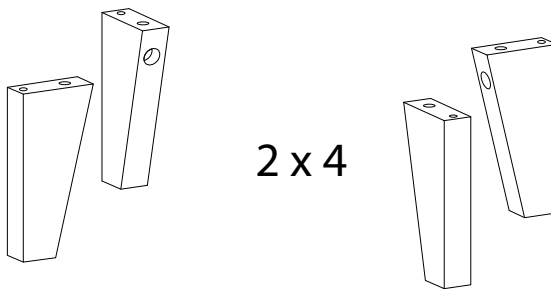

SENEY

Assembly instructions for the cabinet, including tool requirements, time, and person count.

Tools: A circle containing a screwdriver and an L-shaped hex key. A power drill is shown with a diagonal line through it, indicating it is not required.

Warning: A triangle with an exclamation mark.

Time: A clock icon with the text "10'".

Person Count: A person icon with the text "1".

1

2 x 4

3

A
M6
x
50
x 4

B
x 4