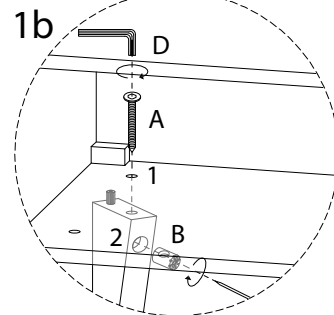

SENEY

Assembly instructions for the cabinet, including tool requirements, time, and person count.

Tools: A circle containing a screwdriver and an L-shaped hex key. A power drill is shown with a diagonal line through it, indicating it is not required.

Warning: A triangle with an exclamation mark.

Time: A clock icon with the text "10'".

Person Count: A person icon with the text "1".

1

2 x 4

3

A
M6
x
50
x 4

B
x 4

D
x 1

4