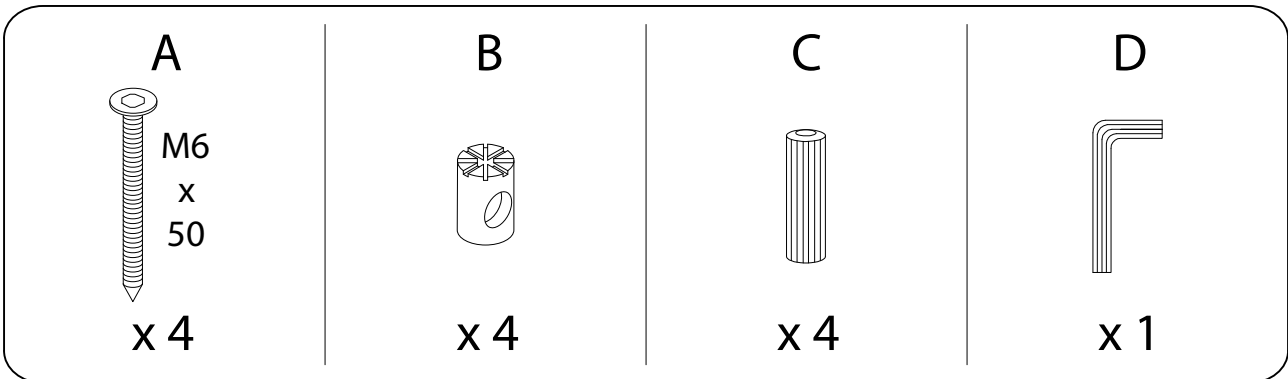

SENEY

Assembly instructions for the cabinet, including tool requirements, time, and person count.

Tools: A circle containing a screwdriver and an L-shaped hex key. A power drill is shown with a diagonal line through it, indicating it is not required.

Warning: A triangle with an exclamation mark.

Time: A clock icon with the text "10'".

Person Count: A person icon with the text "1".

1

2 x 4

3

A
M6
x
50
x 4

B
x 4