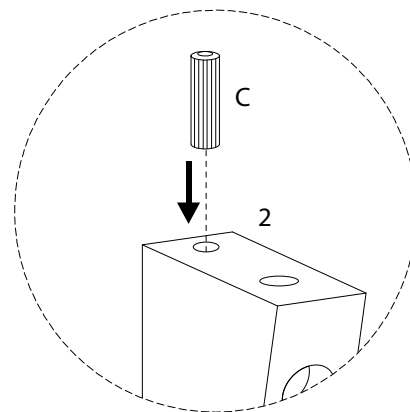

SENEY

Assembly instructions for the cabinet, including tool requirements, time, and person count.

Tools: A circle containing a screwdriver and an L-shaped hex key. A power drill is shown with a diagonal line through it, indicating it is not required.

Warning: A triangle with an exclamation mark.

Time: A clock icon with the text "10'".

Person Count: A person icon with the text "1".

1

2 x 4

3

A
M6
x
50
x 4

B
x 4