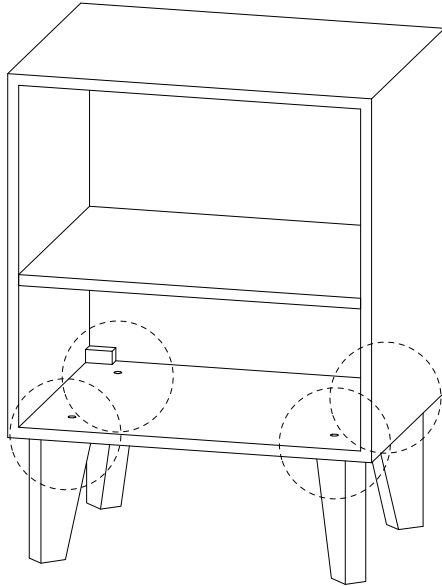

3

A
M6
x
50
x 4

B
x 4

D
x 1