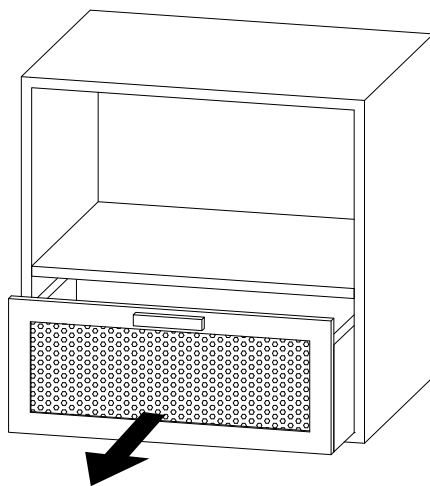

SENEY

Assembly instructions for the cabinet, including tool requirements, time, and person count.

Tools: A circle containing a screwdriver and an L-shaped hex key. A power drill is shown with a diagonal line through it, indicating it is not required.

Warning: A triangle with an exclamation mark.

Time: A clock icon with the text "10'".

Person Count: A person icon with the text "1".

1

2 x 4

3

A
M6
x
50
x 4

B
x 4