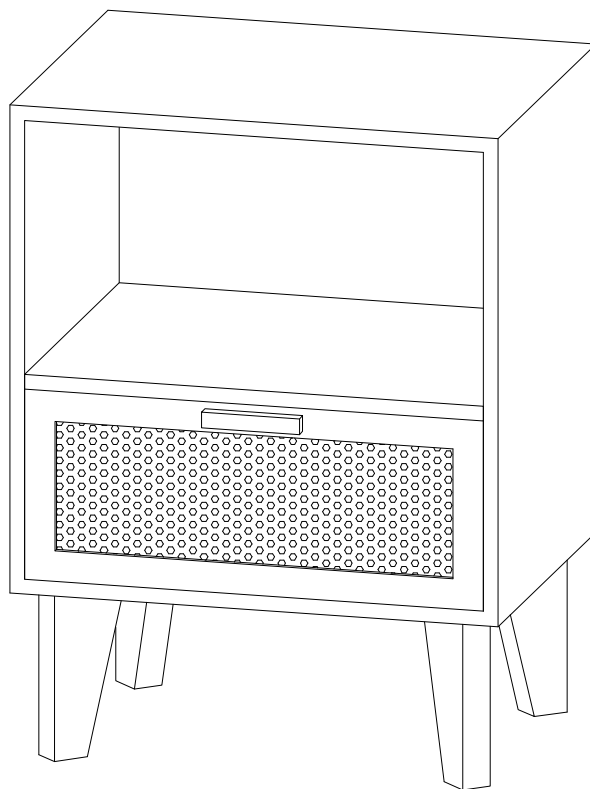

SENEY

Assembly instructions for the cabinet, including tool requirements, time, and person count.

Tools: A circle containing a screwdriver and an L-shaped hex key. A power drill is shown with a diagonal line through it, indicating it is not required.

Warning: A triangle with an exclamation mark.

Time: A clock icon with the text "10'".

Person Count: A person icon with the text "1".

1

2 x 4

3

A
M6
x
50
x 4

B
x 4

D
x 1

4