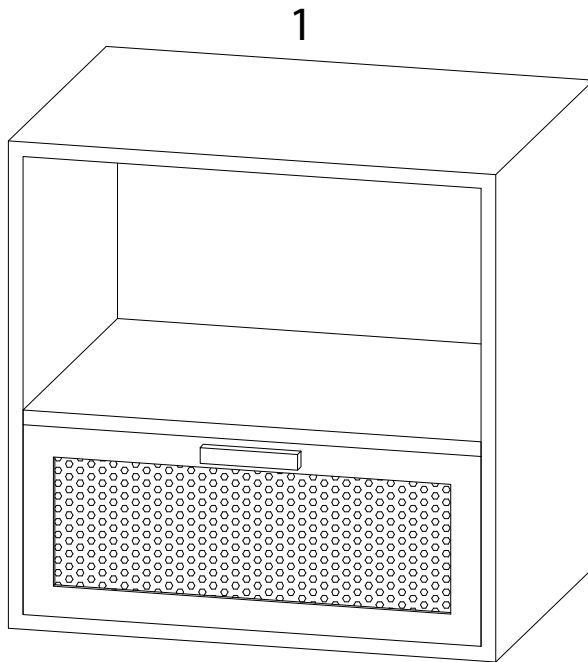

SENEY

Assembly instructions for the cabinet, including tool requirements, time, and person count.

Tools: A circle containing a screwdriver and an L-shaped hex key. A power drill is shown with a diagonal line through it, indicating it is not required.

Warning: A triangle with an exclamation mark.

Time: A clock icon with the text "10'".

Person Count: A person icon with the text "1".

1

2 x 4

3

A
M6
x
50
x 4

B
x 4