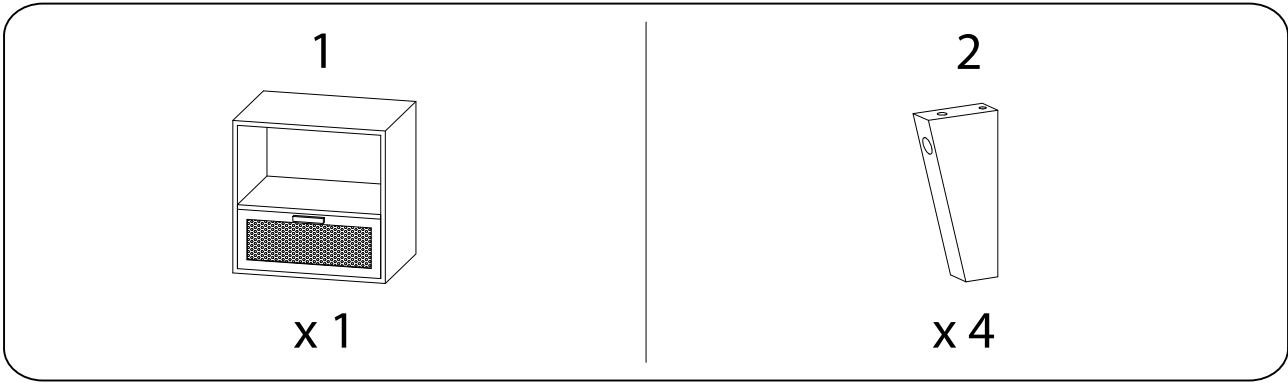

SENEY

Assembly instructions for the cabinet, including tool requirements, time, and person count.

Tools: A circle containing a screwdriver and an L-shaped hex key. A power drill is shown with a diagonal line through it, indicating it is not required.

Warning: A triangle with an exclamation mark.

Time: A clock icon with the text "10'".

Person Count: A person icon with the text "1".

1

2 x 4

3

A
M6
x
50
x 4

B
x 4