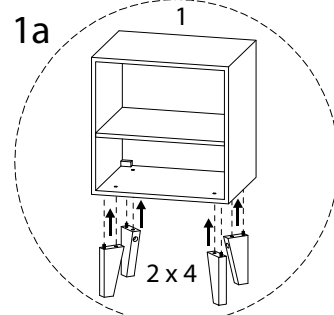

3

A
M6
x
50
x 4

B
x 4

D
x 1