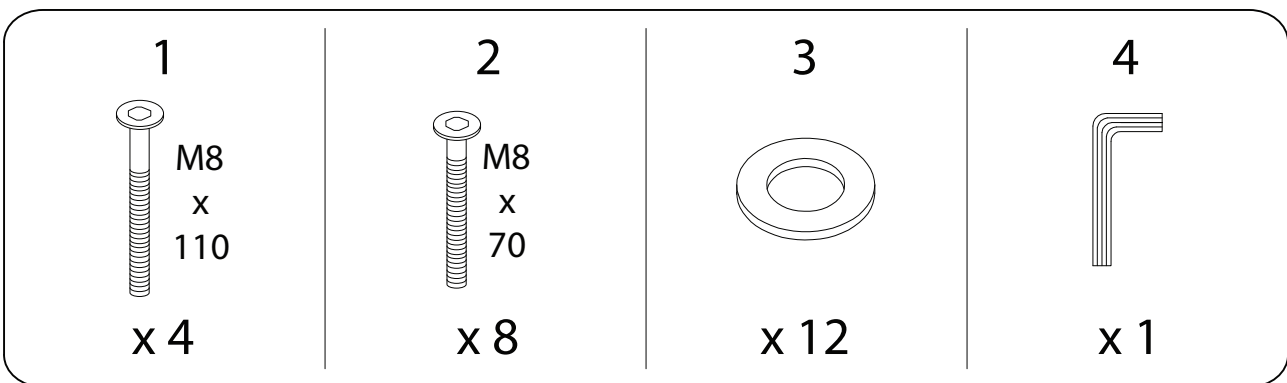

Diagram illustrating assembly instructions and safety warnings:

- Warning 1:** A warning triangle with an exclamation mark is positioned above a box containing an L-shaped bracket and a crossed-out power drill icon.
- Warning 2:** A warning triangle with an exclamation mark is positioned above a box containing a rectangular block on a surface and a crossed-out icon of a block being lifted.
- Time:** A clock icon is shown next to the text "30'".
- Personnel:** An icon of a person is shown next to the text "2".