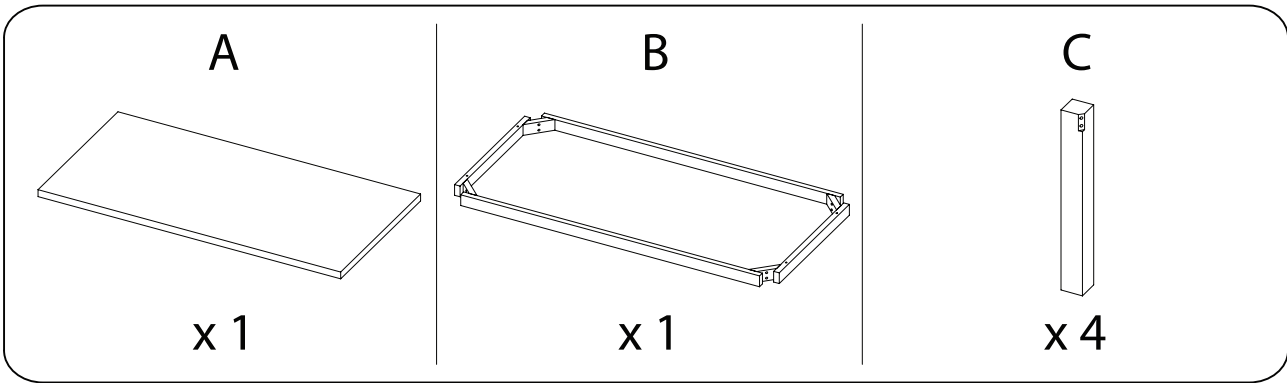

Diagram illustrating assembly instructions and safety warnings:

- Warning 1:** A warning triangle with an exclamation mark is positioned above a box containing an L-shaped bracket and a crossed-out power drill icon.
- Warning 2:** A warning triangle with an exclamation mark is positioned above a box containing a rectangular block on a surface and a crossed-out icon of a block being lifted.
- Time:** A clock icon is shown next to the text "30'".
- Personnel:** An icon of a person is shown next to the text "2".