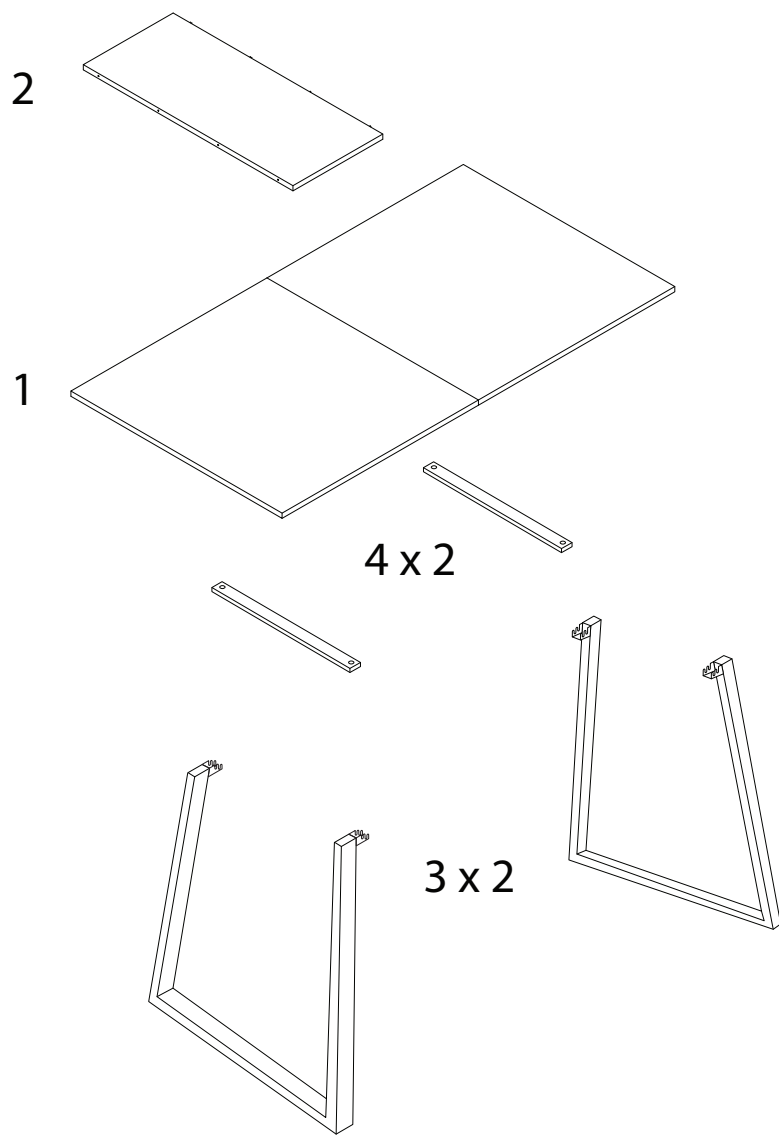

Assembly instructions for the table, including safety warnings, estimated time, and required personnel.

**Warning 1:** Do not use a power drill on the L-shaped metal bracket. 

**Warning 2:** Do not use a power drill on the table top. 

**Estimated Time:** 40' 

**Required Personnel:** 2 

<p>1</p>  <p>x 1</p>	<p>2</p>  <p>x 1</p>	<p>3</p>  <p>x 2</p>	<p>4</p>  <p>x 2</p>
---	---	--	---

<p>A</p>  <p>M6 x 20</p> <p>x 8</p>	<p>B</p>  <p>x 4</p>	<p>C</p>  <p>x 4</p>	<p>D</p>  <p>x 1</p>
--	---	--	---

1

2

3

4

5

6

7