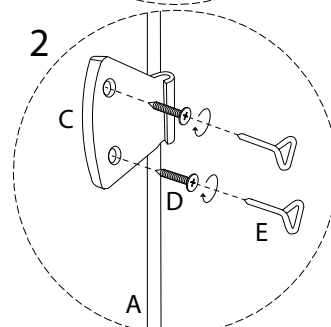

# LEMVIG

A circular icon containing a key. To its right is a power drill with a diagonal line through it, indicating that a power drill should not be used.	A warning triangle with an exclamation mark inside.	A simple clock face showing the time as approximately 1:50.
A circular icon containing a rectangular block sitting on a mat. To its right is a rectangular block with a diagonal line through it, indicating that the block should not be placed directly on the floor.	A warning triangle with an exclamation mark inside.	A simple line drawing of a person standing.
<p>15'</p>	<p>1</p>	

A

A	B	C	D	E
			 M4 x 20	
x 1	x 2	x 2	x 8	x 1

1

<b>A</b>  x 1	<b>B</b>  x 2	<b>C</b>  x 2	<b>D</b> M4 x 20  x 8	<b>E</b>  x 1
--	--	--	---	--

!

!

A

A