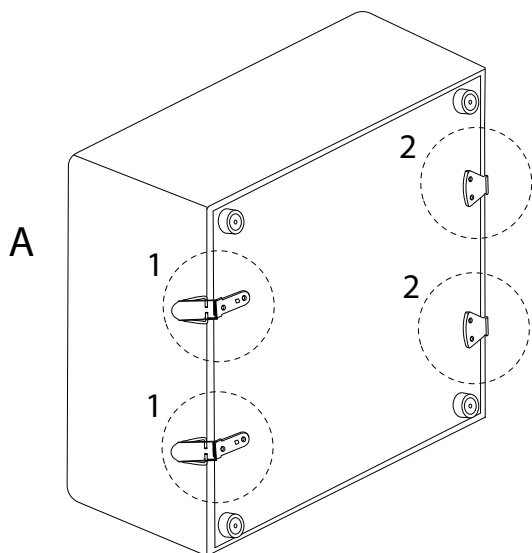

# LEMVIG

A circular icon containing a key. To its right is a power drill with a diagonal line through it, indicating that a power drill should not be used.	A warning triangle with an exclamation mark inside.	A simple clock face showing the time as approximately 1:50.
A circular icon containing a rectangular block sitting on a mat. To its right is a rectangular block with a diagonal line through it, indicating that the block should not be placed directly on the floor.	A warning triangle with an exclamation mark inside.	A simple line drawing of a person standing.
<p>15'</p>	<p>1</p>	

A

A	B	C	D	E
			 M4 x 20	
x 1	x 2	x 2	x 8	x 1

1

<b>A</b>  x 1	<b>B</b>  x 2	<b>C</b>  x 2	<b>D</b> M4 x 20  x 8	<b>E</b>  x 1
--	--	--	---	--

!

!

A

A