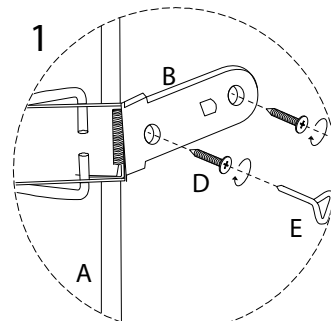

# LEMVIG

A circular icon containing a key. To its right is a power drill with a diagonal line through it, indicating that a power drill should not be used.	A warning triangle with an exclamation mark inside.	A simple clock face showing the time as approximately 1:50.
A circular icon containing a rectangular block sitting on a mat. To its right is a rectangular block with a diagonal line through it, indicating that the block should not be placed directly on the floor.	A warning triangle with an exclamation mark inside.	A simple line drawing of a person standing.
<p>15'</p>	<p>1</p>	

A

A	B	C	D	E
			 M4 x 20	
x 1	x 2	x 2	x 8	x 1

1

<b>A</b>  x 1	<b>B</b>  x 2	<b>C</b>  x 2	<b>D</b> M4 x 20  x 8	<b>E</b>  x 1
--	--	--	---	--

!

!

A

A