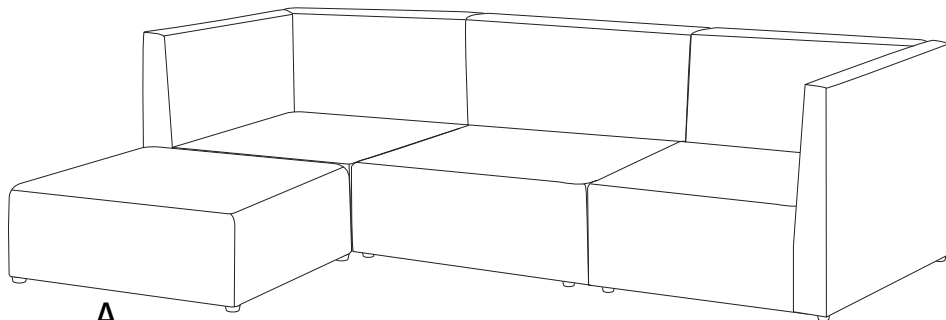

# LEMVIG

A circular icon containing a key. To its right is a power drill with a diagonal line through it, indicating that a power drill should not be used.	A warning triangle with an exclamation mark inside.	A simple clock face showing the time as approximately 1:50.
A circular icon containing a rectangular block sitting on a mat. To its right is a rectangular block with a diagonal line through it, indicating that the block should not be placed directly on the floor.	A warning triangle with an exclamation mark inside.	A simple line drawing of a person standing.
<p>15'</p>	<p>1</p>	

A

A	B	C	D	E
			 M4 x 20	
x 1	x 2	x 2	x 8	x 1

1

<b>A</b>  x 1	<b>B</b>  x 2	<b>C</b>  x 2	<b>D</b> M4 x 20  x 8	<b>E</b>  x 1
--	--	--	---	--

!

!

A

A