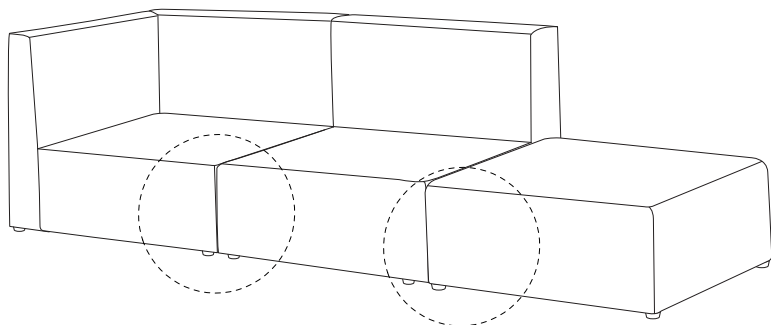

# LEMVIG

A circular icon containing a key. To its right is a power drill with a diagonal line through it, indicating that a power drill should not be used.	A warning triangle with an exclamation mark inside.	A simple clock face showing the time as approximately 1:50.
A circular icon containing a rectangular block sitting on a mat. To its right is a rectangular block with a diagonal line through it, indicating that the block should not be placed directly on the floor.	A warning triangle with an exclamation mark inside.	A simple line drawing of a person standing.
<p>15'</p>	<p>1</p>	

A

A	B	C	D	E
			 M4 x 20	
x 1	x 2	x 2	x 8	x 1

1

<b>A</b>  x 1	<b>B</b>  x 2	<b>C</b>  x 2	<b>D</b> M4 x 20  x 8	<b>E</b>  x 1
--	--	--	---	--

!

!

A

A