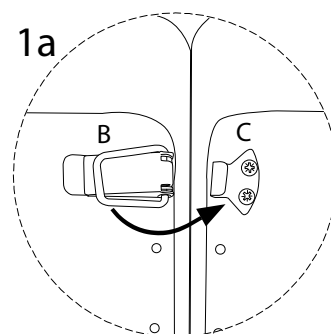

# LEMVIG

A circular icon containing a key. To its right is a power drill with a diagonal line through it, indicating that a power drill should not be used.	A warning triangle with an exclamation mark inside.	A simple clock face showing the time as approximately 1:50.
A circular icon containing a rectangular block sitting on a mat. To its right is a rectangular block with a diagonal line through it, indicating that the block should not be placed directly on the floor.	A warning triangle with an exclamation mark inside.	A simple line drawing of a person standing.
<p>15'</p>	<p>1</p>	

A

A	B	C	D	E
			 M4 x 20	
x 1	x 2	x 2	x 8	x 1

1

<b>A</b>  x 1	<b>B</b>  x 2	<b>C</b>  x 2	<b>D</b> M4 x 20  x 8	<b>E</b>  x 1
--	--	--	---	--

!

!

A

A