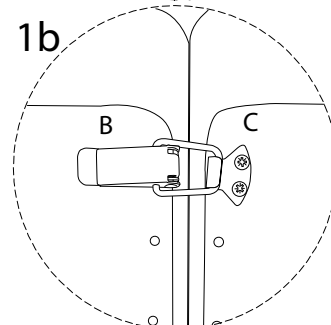

# LEMVIG

A circular icon containing a key. To its right is a power drill with a diagonal line through it, indicating that a power drill should not be used.	A warning triangle with an exclamation mark inside.	A simple clock face showing the time as approximately 1:50.
A circular icon containing a rectangular block sitting on a mat. To its right is a rectangular block with a diagonal line through it, indicating that the block should not be placed directly on the floor.	A warning triangle with an exclamation mark inside.	A simple line drawing of a person standing.
<p>15'</p>	<p>1</p>	

A

A	B	C	D	E
			 M4 x 20	
x 1	x 2	x 2	x 8	x 1

1

<b>A</b>  x 1	<b>B</b>  x 2	<b>C</b>  x 2	<b>D</b> M4 x 20  x 8	<b>E</b>  x 1
--	--	--	---	--

!

!

A

A