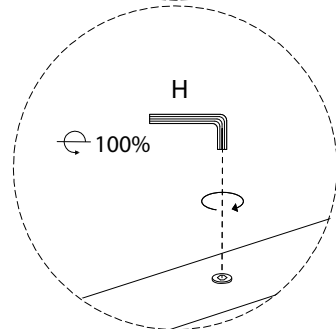

Diagram illustrating safety instructions for chair assembly:

- Top Section:** A box contains an icon of an L-shaped metal bracket and a crossed-out power drill. To the right is a warning triangle with an exclamation mark. Further right is a clock icon with the text "15'" below it.
- Bottom Section:** A box contains an icon of a rectangular block being placed on a textured surface and a crossed-out block with a screw. To the right is a warning triangle with an exclamation mark. Further right is a person icon with the text "1" below it.

E

x 4

H

x 1

3

H

x 1

!