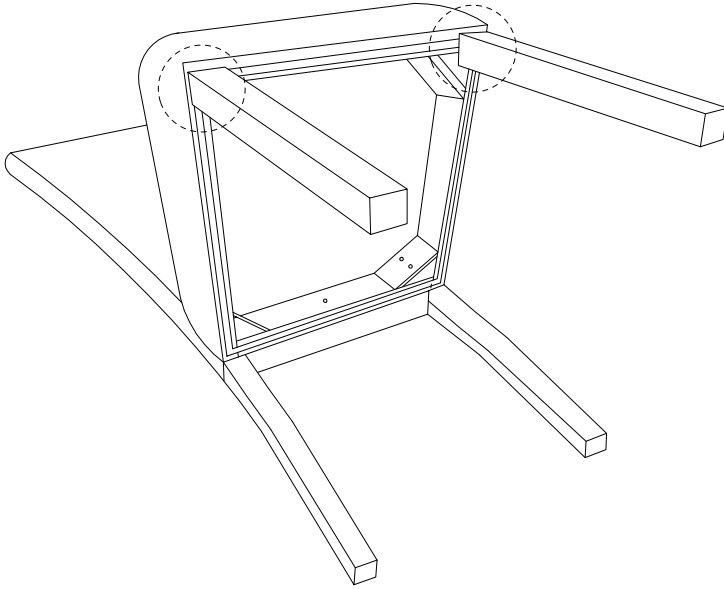

Diagram illustrating safety instructions for chair assembly:

- Top Section:** A box contains an icon of an L-shaped metal bracket and a crossed-out power drill. To the right is a warning triangle with an exclamation mark. Further right is a clock icon with the text "15'" below it.
- Bottom Section:** A box contains an icon of a rectangular block being placed on a textured surface and a crossed-out block with a screw. To the right is a warning triangle with an exclamation mark. Further right is a person icon with the text "1" below it.

E

x 4

H

x 1

3

H

x 1

!