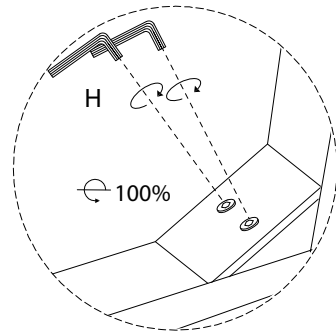

Diagram illustrating safety instructions for chair assembly:

- Top Section:** A box contains an icon of an L-shaped metal bracket and a crossed-out power drill. To the right is a warning triangle with an exclamation mark. Further right is a clock icon with the text "15'" below it.
- Bottom Section:** A box contains an icon of a rectangular block being placed on a textured surface and a crossed-out block with a screw. To the right is a warning triangle with an exclamation mark. Further right is a person icon with the text "1" below it.

E

x 4

H

x 1

3

H

x 1

!