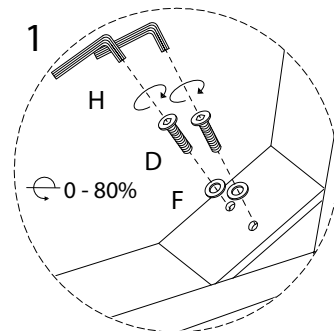

1

A x 1	B x 1	F x 1	G x 4	D x 1	E x 4	H x 1