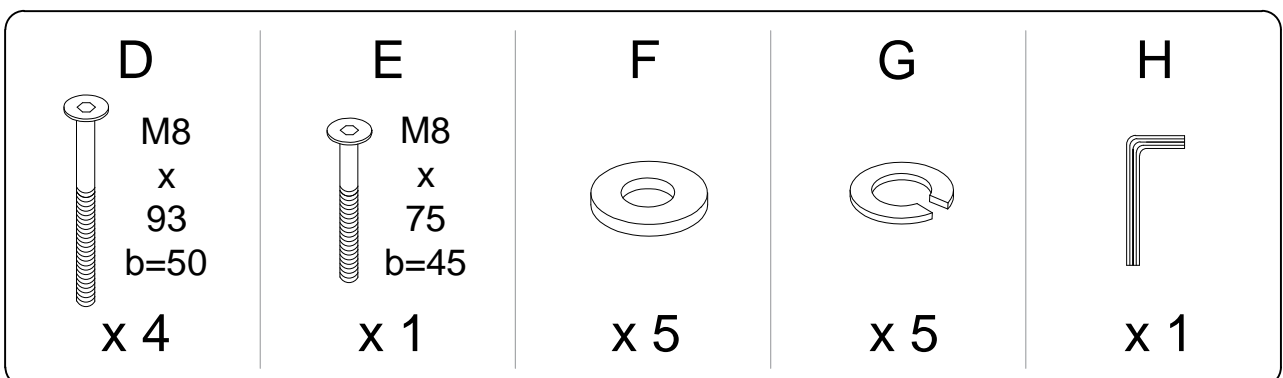

A

An L-shaped metal bracket is shown inside a circle. To its right, a power drill is shown with a diagonal line through it, indicating it should not be used.	A warning triangle containing an exclamation mark.	A simple clock face with a dot at the center and tick marks around the perimeter.
<p>15'</p>		
A rectangular block is shown sitting on a textured base, all within a circle. To its right, another rectangular block is shown with a diagonal line through it, indicating it should not be used.	A warning triangle containing an exclamation mark.	A simple stick figure representing a person.
<p>1</p>		

1

2

3

 x 1	 x 1	 x 1	 M8 x 93 b=50 x 4
 M8 x 75 b=45 x 1	 x 5	 x 5	 x 1

B

		
		<p>15'</p>
		
		<p>1</p>

1

2