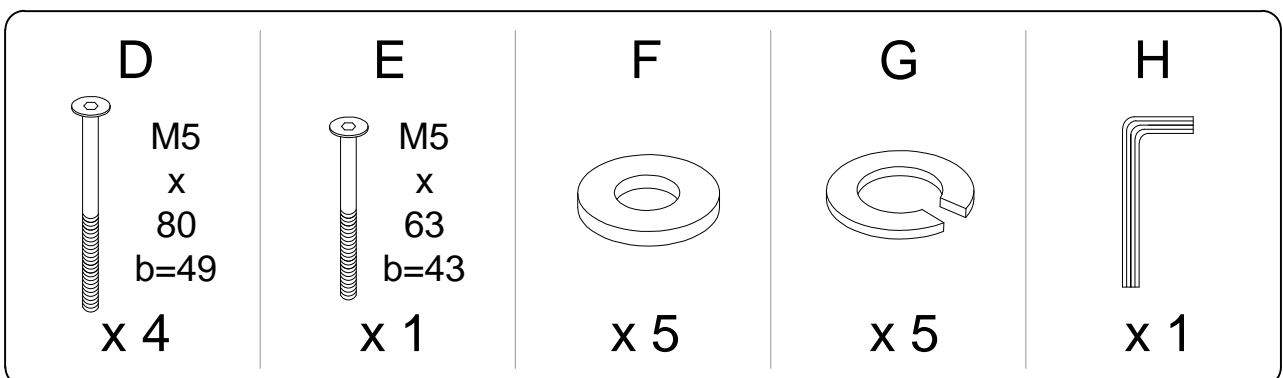

A

An L-shaped metal bracket is shown inside a circle. To its right, a power drill is shown with a diagonal line through it, indicating it should not be used.	A warning triangle containing an exclamation mark.	A simple clock face with a dot at the center and tick marks around the perimeter.
<p>15'</p>		
A rectangular block is shown sitting on a textured base, all within a circle. To its right, another rectangular block is shown with a diagonal line through it, indicating it should not be used.	A warning triangle containing an exclamation mark.	A simple stick figure representing a person.
<p>1</p>		

1

2

3

 x 1	 x 1	 x 1	 M8 x 93 b=50 x 4
 M8 x 75 b=45 x 1	 x 5	 x 5	 x 1

B

		
		<p>15'</p>
		
		<p>1</p>

1

2