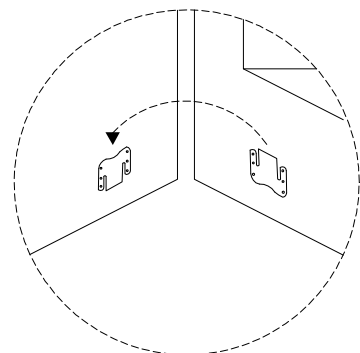

An L-shaped metal bracket is shown inside a circle. To its right is a power drill with a diagonal line through it, indicating it should not be used.	A warning triangle containing an exclamation mark.	A simple clock face showing approximately 10:10.
A rectangular block is shown on a textured base inside a circle. To its right is the same block with a screw being inserted into it, crossed out with a diagonal line.	A warning triangle containing an exclamation mark.	A simple stick figure representing a person.

40'

2

A	B	C	D	E
				
x 3	x 1	x 1	x 1	x 1

F	G	H	I	J
		 M6 x 19		
x 8	x 2	x 16	x 16	x 1

1

D	E	F	G	H	I	J
						
x 1	x 1	x 8	x 2	x 16	x 16	x 1

2

3