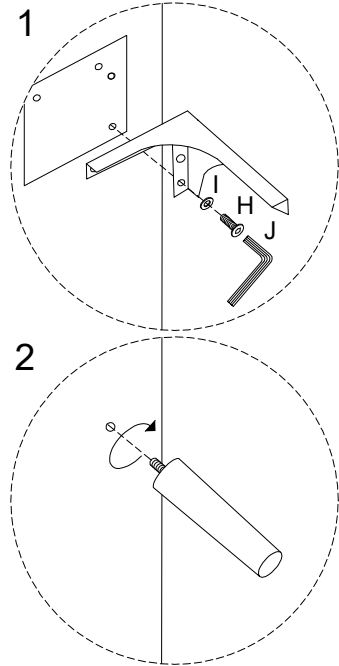

An L-shaped metal bracket is shown inside a circle. To its right is a power drill with a diagonal line through it, indicating it should not be used.	A warning triangle containing an exclamation mark.	A simple clock face showing approximately 10:10.
A rectangular block is shown on a textured base inside a circle. To its right is the same block with a screw being inserted into it, crossed out with a diagonal line.	A warning triangle containing an exclamation mark.	A simple stick figure representing a person.

40'

2

A	B	C	D	E
				
x 3	x 1	x 1	x 1	x 1

F	G	H	I	J
		 M6 x 19		
x 8	x 2	x 16	x 16	x 1

1

D	E	F	G	H	I	J
						
x 1	x 1	x 8	x 2	x 16	x 16	x 1

2

3