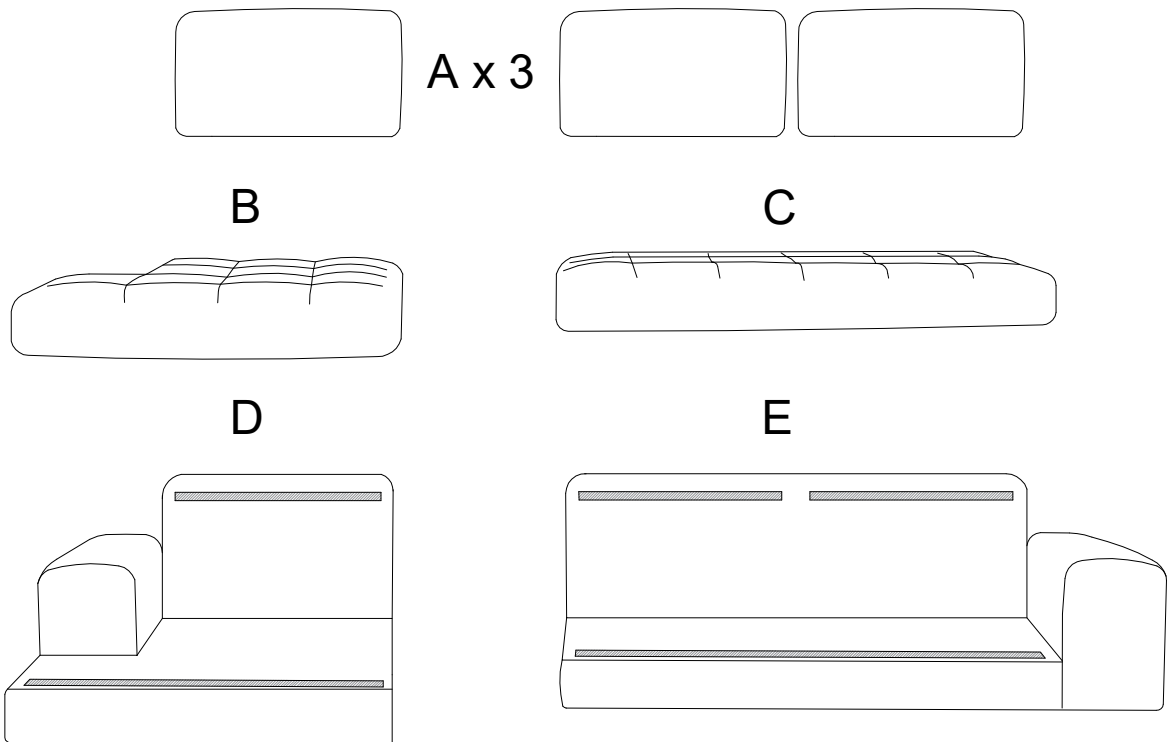

An L-shaped metal bracket is shown inside a circle. To its right is a power drill with a diagonal line through it, indicating it should not be used.	A warning triangle containing an exclamation mark.	A simple clock face showing approximately 10:10.
A rectangular block is shown on a textured base inside a circle. To its right is the same block with a screw being inserted into it, crossed out with a diagonal line.	A warning triangle containing an exclamation mark.	A simple stick figure representing a person.

40'

2

A	B	C	D	E
				
x 3	x 1	x 1	x 1	x 1

F	G	H	I	J
		 M6 x 19		
x 8	x 2	x 16	x 16	x 1

1

D	E	F	G	H	I	J
						
x 1	x 1	x 8	x 2	x 16	x 16	x 1

2

3