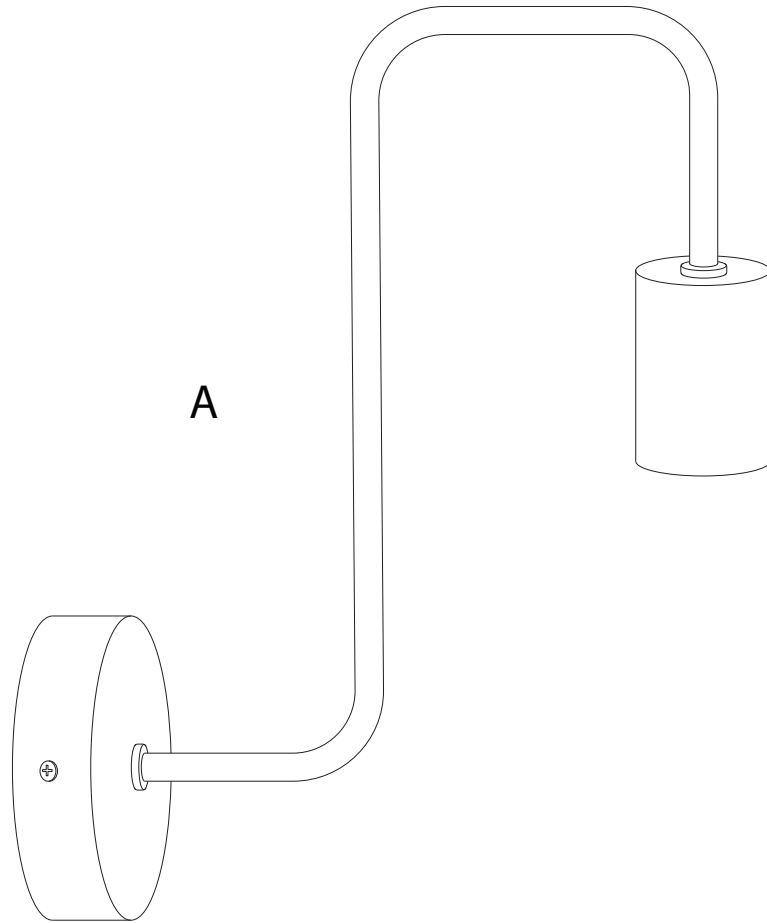

1

15'

1

1/4

A collection of icons for step 1/4 of the assembly. On the left, a rounded rectangle contains two circular icons: a screwdriver and a power drill. To the right of this rectangle is a warning triangle with an exclamation mark. Below the rectangle is another warning triangle with a lightning bolt symbol. To the right of the lightning bolt triangle is a clock icon with the text '15'' below it. Below the clock icon is a person icon with the number '1' below it. At the bottom center of the entire block is the fraction '1/4'.