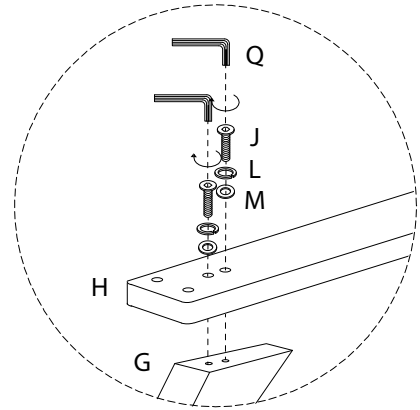

1 x 2

H	G	L	M	Q	J
x 1	x 2	x 4	x 4	x 1	M8 x 50 x 4