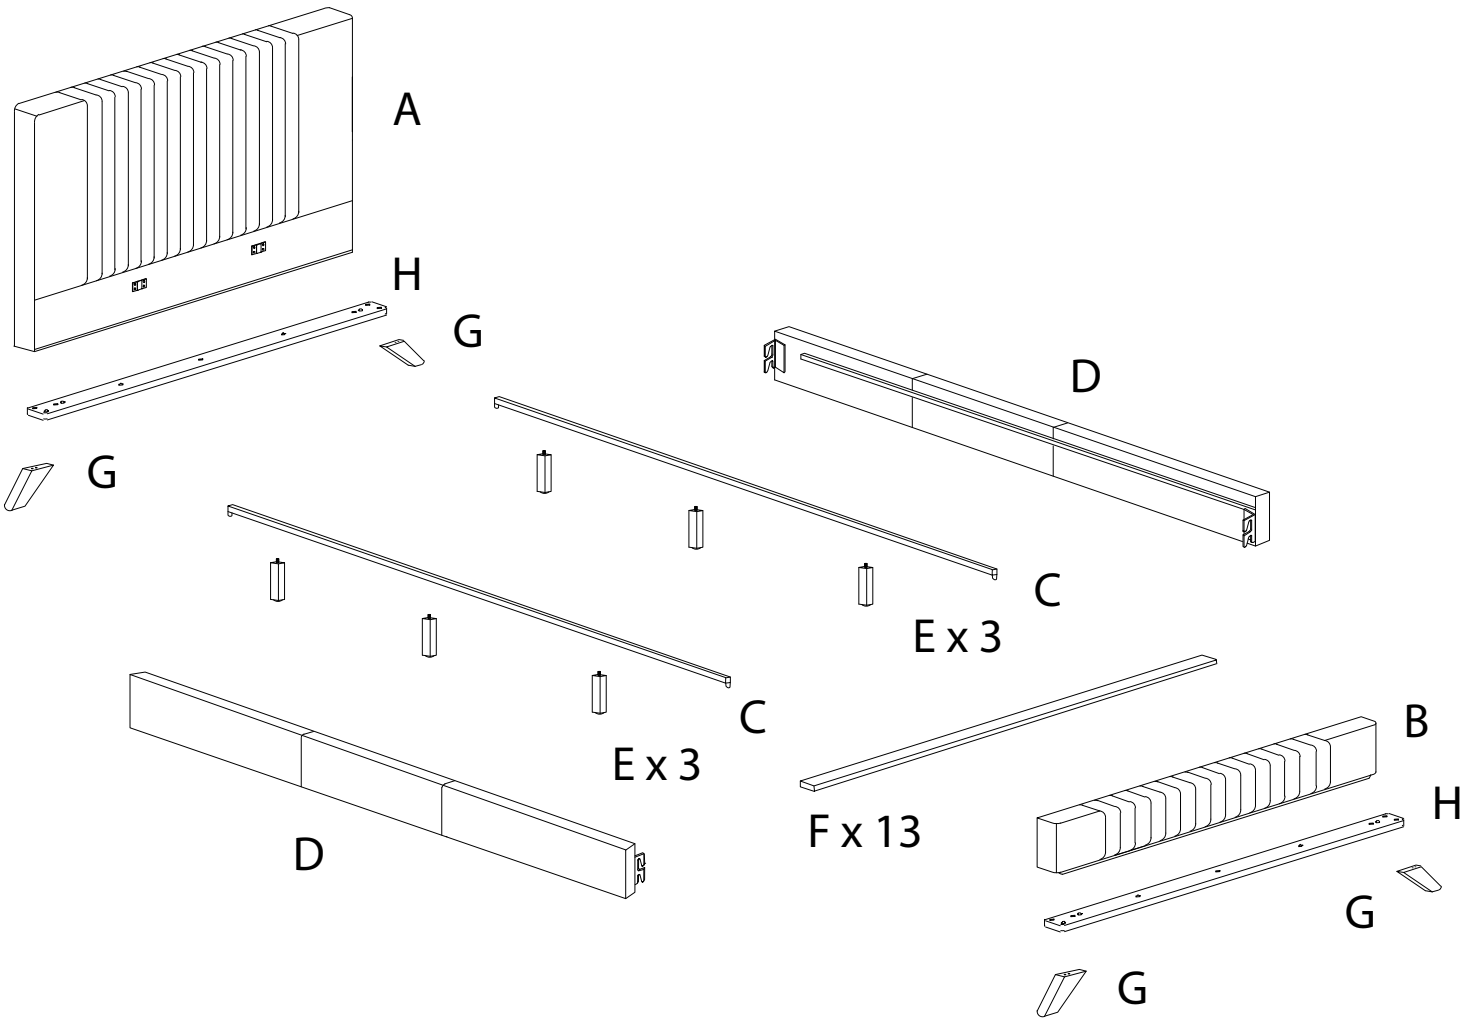

Assembly instructions for the bed, including tool requirements, estimated time, and the number of people needed.

Tools: A circle containing a screwdriver and an Allen key, with a crossed-out power drill icon next to it. A warning triangle is positioned to the right of this circle.

Time: A clock icon with the text "40'" below it, indicating an estimated assembly time of 40 minutes.

Personnel: A person icon with the number "2" below it, indicating that two people are required for assembly.