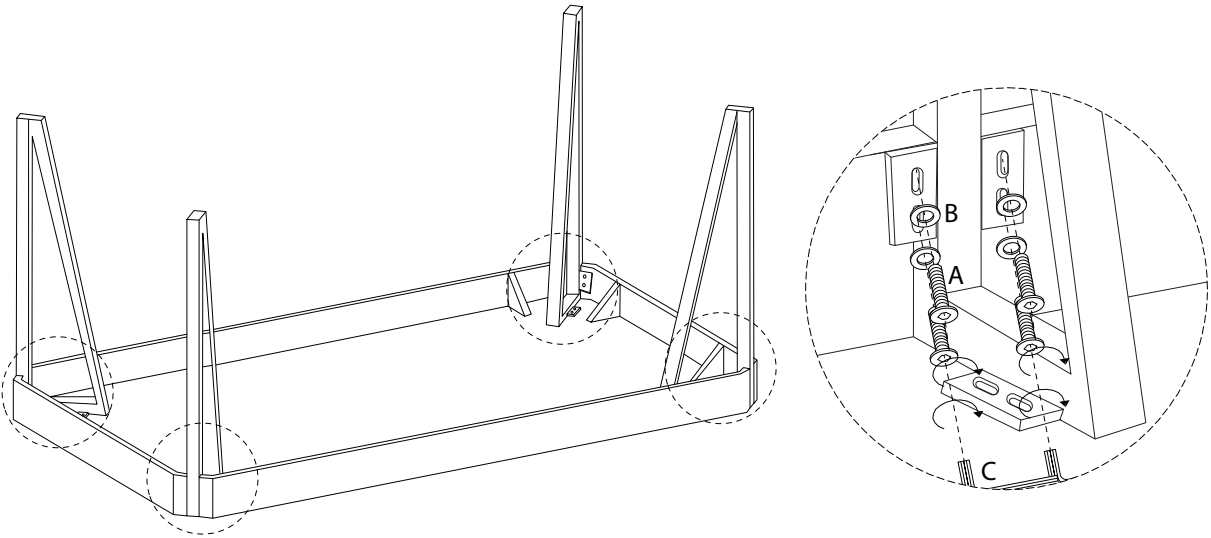

Diagram illustrating assembly instructions and safety warnings:

- Warning 1:** A warning triangle with an exclamation mark is positioned above a box containing an L-shaped bracket and a power drill with a slash through it, indicating that a power drill should not be used for this step.
- Warning 2:** A second warning triangle with an exclamation mark is positioned above a box containing a rectangular block being placed on a textured surface and a diagram showing a block being secured with a screw.
- Time:** A clock icon is shown next to the text "40'", indicating the estimated assembly time.
- Personnel:** A person icon is shown next to the number "1", indicating that one person is required for assembly.

1 x 1

2 x 4

1

2