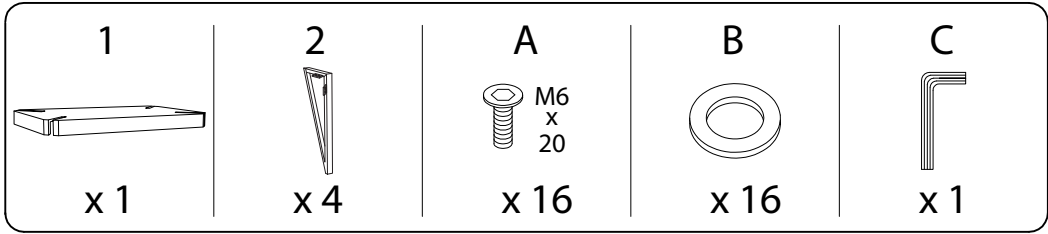

Diagram illustrating assembly instructions and safety warnings:

- Warning 1:** A warning triangle with an exclamation mark is positioned above a box containing an L-shaped bracket and a power drill with a slash through it, indicating that a power drill should not be used for this step.
- Warning 2:** A second warning triangle with an exclamation mark is positioned above a box containing a rectangular block being placed on a textured surface and a diagram showing a block being secured with a screw.
- Time:** A clock icon is shown next to the text "40'", indicating the estimated assembly time.
- Personnel:** A person icon is shown next to the number "1", indicating that one person is required for assembly.

1 x 1

2 x 4

1

2