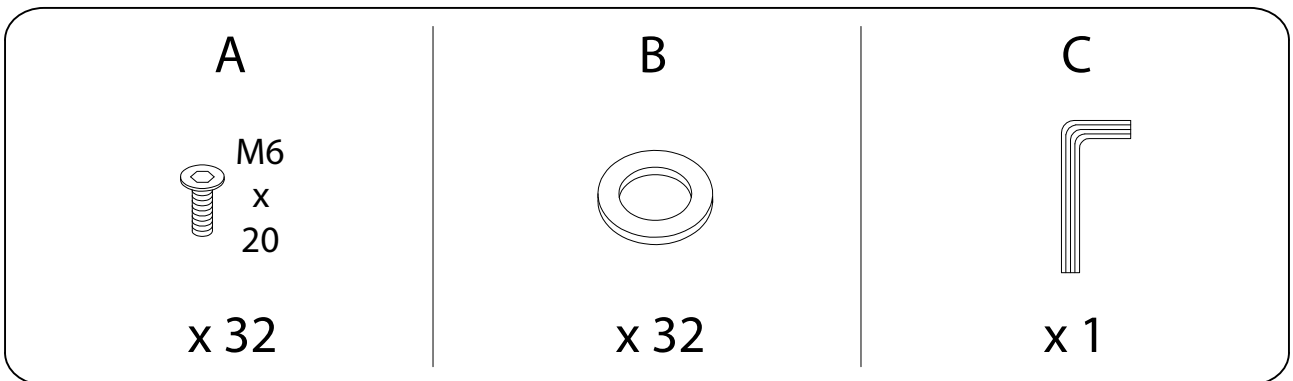

Diagram illustrating assembly instructions and safety warnings:

- Warning 1:** A warning triangle with an exclamation mark is positioned above a box containing an L-shaped bracket and a power drill with a slash through it, indicating that a power drill should not be used for this step.
- Warning 2:** A second warning triangle with an exclamation mark is positioned above a box containing a rectangular block being placed on a textured surface and a diagram showing a block being secured with a screw.
- Time:** A clock icon is shown next to the text "40'", indicating the estimated assembly time.
- Personnel:** A person icon is shown next to the number "1", indicating that one person is required for assembly.

1 x 1

2 x 4

1

2