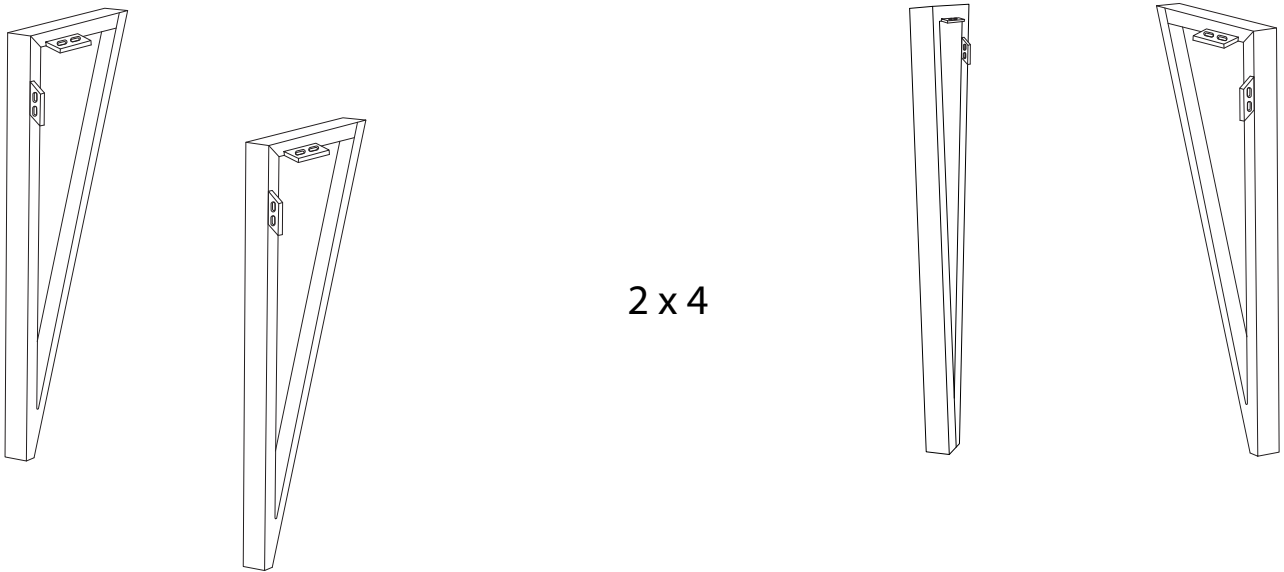

Diagram illustrating assembly instructions and safety warnings:

- Warning 1:** A warning triangle with an exclamation mark is positioned above a box containing an L-shaped bracket and a power drill with a slash through it, indicating that a power drill should not be used for this step.
- Warning 2:** A second warning triangle with an exclamation mark is positioned above a box containing a rectangular block being placed on a textured surface and a diagram showing a block being secured with a screw.
- Time:** A clock icon is shown next to the text "40'", indicating the estimated assembly time.
- Personnel:** A person icon is shown next to the number "1", indicating that one person is required for assembly.

1 x 1

2 x 4

1

2