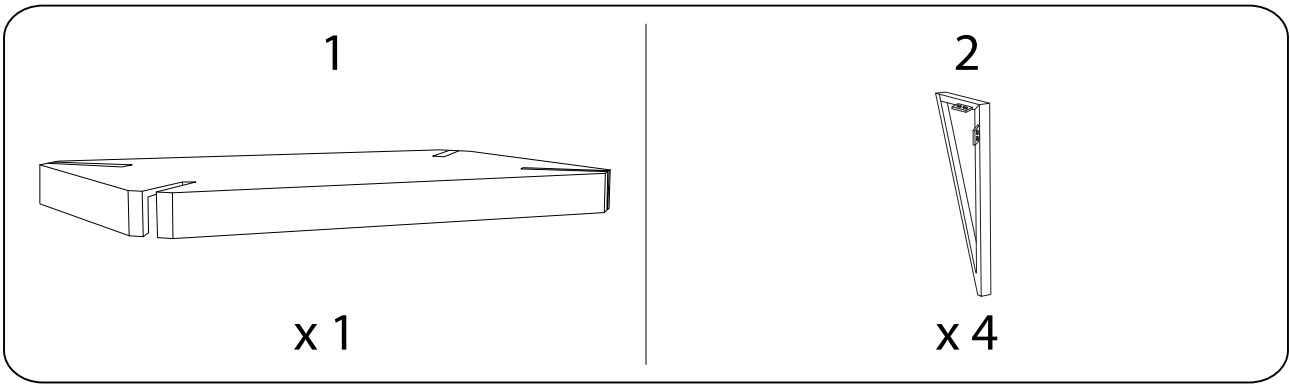

Diagram illustrating assembly instructions and safety warnings:

- Warning 1:** A warning triangle with an exclamation mark is positioned above a box containing an L-shaped bracket and a power drill with a slash through it, indicating that a power drill should not be used for this step.
- Warning 2:** A second warning triangle with an exclamation mark is positioned above a box containing a rectangular block being placed on a textured surface and a diagram showing a block being secured with a screw.
- Time:** A clock icon is shown next to the text "40'", indicating the estimated assembly time.
- Personnel:** A person icon is shown next to the number "1", indicating that one person is required for assembly.

1 x 1

2 x 4

1

2