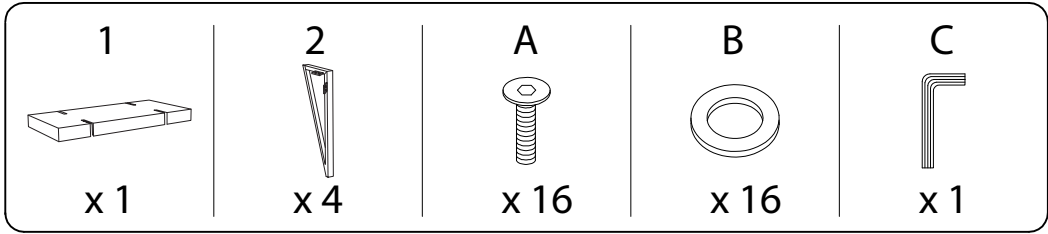

An icon showing an L-shaped metal bracket inside a circle. To its right is a power drill with a diagonal line through it, indicating it should not be used.	A warning triangle containing an exclamation mark.	A simple clock face icon.
An icon showing a rectangular block on a textured base inside a circle. To its right is a similar block with a diagonal line through it, indicating it should not be lifted.	A warning triangle containing an exclamation mark.	A simple stick figure icon representing a person.

40'

1

1

2