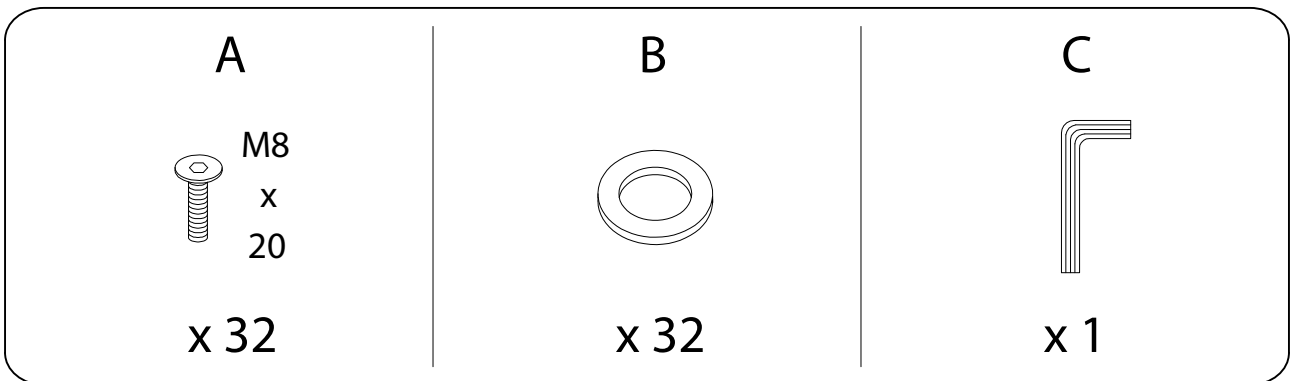

An icon showing an L-shaped metal bracket inside a circle. To its right is a power drill with a diagonal line through it, indicating it should not be used.	A warning triangle containing an exclamation mark.	A simple clock face icon.
An icon showing a rectangular block on a textured base inside a circle. To its right is a similar block with a diagonal line through it, indicating it should not be lifted.	A warning triangle containing an exclamation mark.	A simple stick figure icon representing a person.

40'

1

1

2