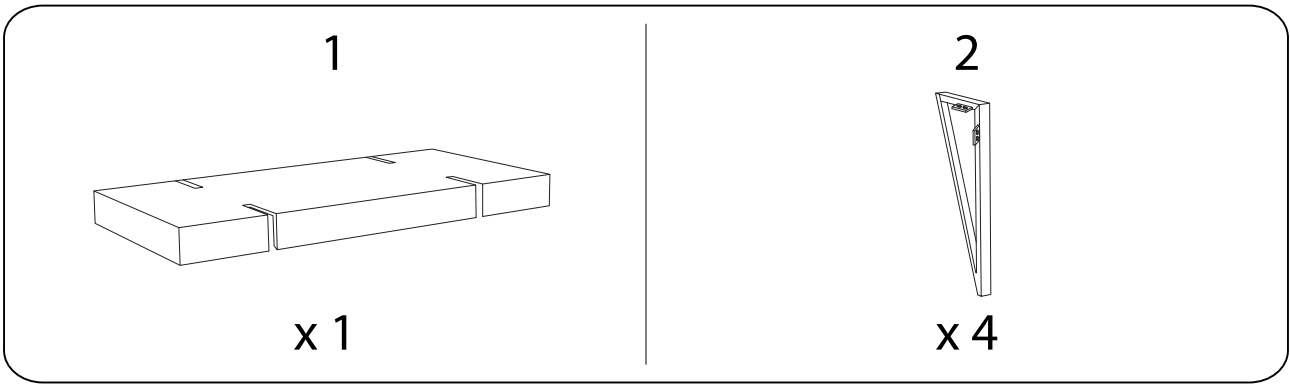

An icon showing an L-shaped metal bracket inside a circle. To its right is a power drill with a diagonal line through it, indicating it should not be used.	A warning triangle containing an exclamation mark.	A simple clock face icon.
An icon showing a rectangular block on a textured base inside a circle. To its right is a similar block with a diagonal line through it, indicating it should not be lifted.	A warning triangle containing an exclamation mark.	A simple stick figure icon representing a person.

40'

1

1

2