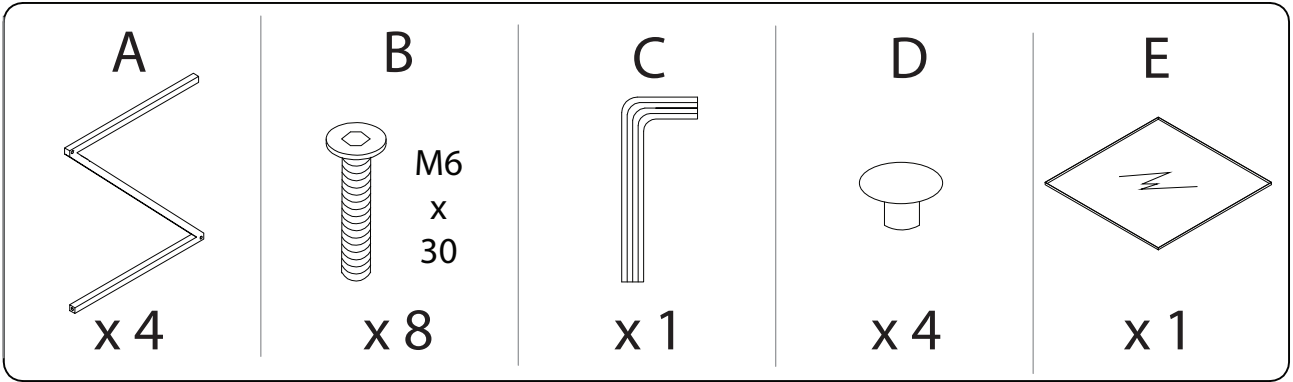

An icon showing an L-shaped metal bracket inside a circle. To its right is a power drill with a diagonal line through it, indicating it should not be used.	A warning triangle icon with an exclamation mark inside.	A clock icon showing approximately 1:50.
An icon showing a rectangular block on a textured surface inside a circle. To its right is a rectangular block with a double-headed arrow and a diagonal line through it, indicating a specific measurement or warning.	A warning triangle icon with an exclamation mark inside.	A simple icon of a person.
		<b>20'</b>
		<b>1</b>