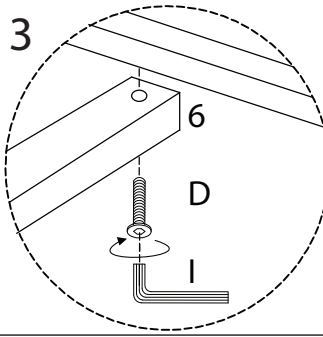

Diagram illustrating assembly instructions and safety warnings:

- Warning 1:** A warning triangle with an exclamation mark is shown next to a circular inset containing a metal L-bracket and a crossed-out power drill. This indicates that the bracket should be installed using a screwdriver, not a power drill.
- Warning 2:** A second warning triangle with an exclamation mark is shown next to a circular inset containing a mattress and a crossed-out diagram of a mattress being placed on a slatted base. This indicates that the mattress should be placed on a solid surface, not directly on the slats.
- Time:** A clock icon is shown with the text "75'" below it, indicating an estimated assembly time of 75 minutes.
- Personnel:** An icon of a person is shown with the number "2" below it, indicating that two people are required for assembly.

I

x 1

4

5  x 2	6  x 2	7  x 1	8  x 4	B  M6 x 15 x 4	D  M6 x 30 x 6	I  x 1
---	---	---	---	--	---	---

5

13  x 26	14  x 26	15  x 13
---	---	---

8

C