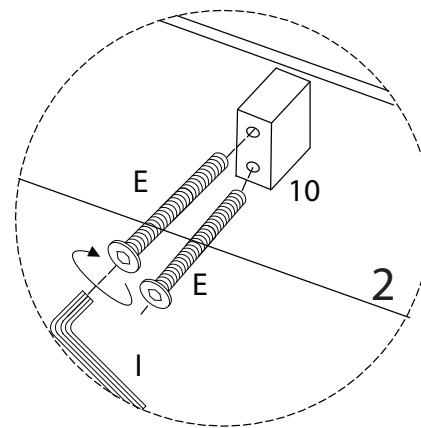

Diagram illustrating assembly instructions and safety warnings:

- Warning 1:** A warning triangle with an exclamation mark is shown next to a circular inset containing a metal L-bracket and a crossed-out power drill. This indicates that the bracket should be installed using a screwdriver, not a power drill.
- Warning 2:** A second warning triangle with an exclamation mark is shown next to a circular inset containing a mattress and a crossed-out diagram of a mattress being placed on a slatted base. This indicates that the mattress should be placed on a solid surface, not directly on the slats.
- Time:** A clock icon is shown with the text "75'" below it, indicating an estimated assembly time of 75 minutes.
- Personnel:** An icon of a person is shown with the number "2" below it, indicating that two people are required for assembly.

x 1

9

x 4

3

E

x 2

10

x 1

I

x 1

4

5  x 2	6  x 2	7  x 1	8  x 4	B  M6 x 15 x 4	D  M6 x 30 x 6	I  x 1
---	---	---	---	--	---	---

5

13  x 26	14  x 26	15  x 13
---	---	---

8

C