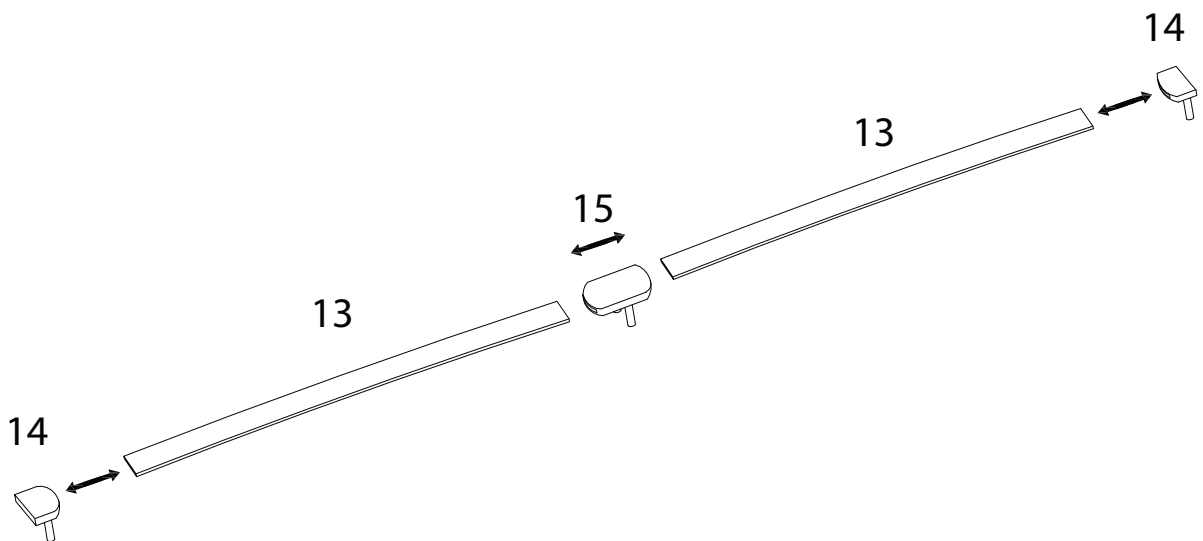

Diagram illustrating assembly instructions and safety warnings:

- Warning 1:** A warning triangle with an exclamation mark is shown next to a circular inset containing a metal L-bracket and a crossed-out power drill. This indicates that the bracket should be installed using a screwdriver, not a power drill.
- Warning 2:** A second warning triangle with an exclamation mark is shown next to a circular inset containing a mattress and a crossed-out diagram of a mattress being placed on a slatted base. This indicates that the mattress should be placed on a solid surface, not directly on the slats.
- Time:** A clock icon is shown with the text "75'" below it, indicating an estimated assembly time of 75 minutes.
- Personnel:** An icon of a person is shown with the number "2" below it, indicating that two people are required for assembly.

I

x 1

4

5  x 2	6  x 2	7  x 1	8  x 4	B  M6 x 15 x 4	D  M6 x 30 x 6	I  x 1
---	---	---	---	--	---	---

5

13  x 26	14  x 26	15  x 13
---	---	---

8

C

x 2

J

x 1

9

12

x 1