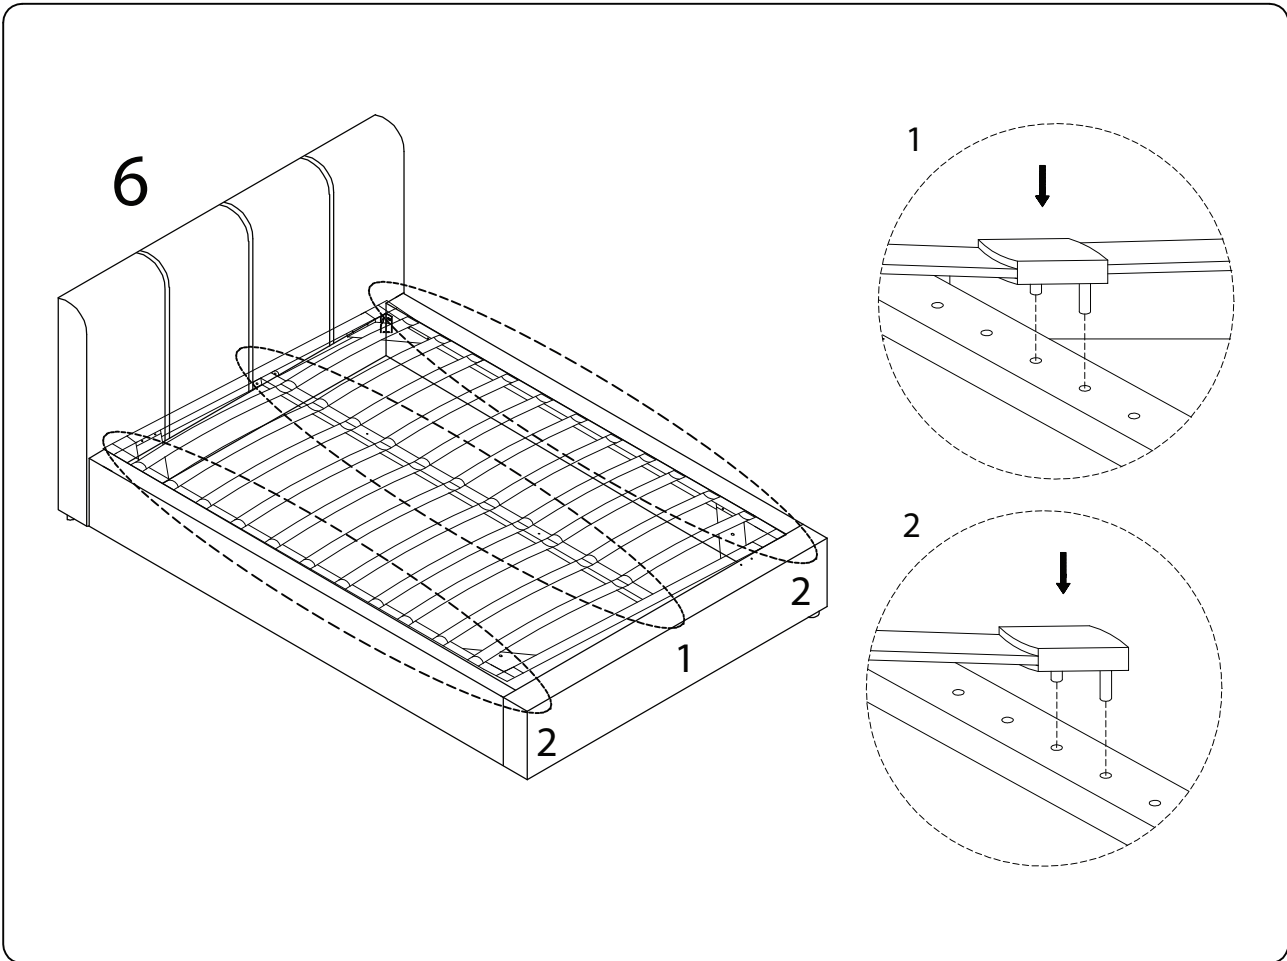

Diagram illustrating assembly instructions and safety warnings:

- Warning 1:** A warning triangle with an exclamation mark is shown next to a circular inset containing a metal L-bracket and a crossed-out power drill. This indicates that the bracket should be installed using a screwdriver, not a power drill.
- Warning 2:** A second warning triangle with an exclamation mark is shown next to a circular inset containing a mattress and a crossed-out diagram of a mattress being placed on a slatted base. This indicates that the mattress should be placed on a solid surface, not directly on the slats.
- Time:** A clock icon is shown with the text "75'" below it, indicating an estimated assembly time of 75 minutes.
- Personnel:** An icon of a person is shown with the number "2" below it, indicating that two people are required for assembly.

I

x 1

4

5  x 2	6  x 2	7  x 1	8  x 4	B  M6 x 15 x 4	D  M6 x 30 x 6	I  x 1
---	---	---	---	--	---	---

5

13  x 26	14  x 26	15  x 13
---	---	---

8

C