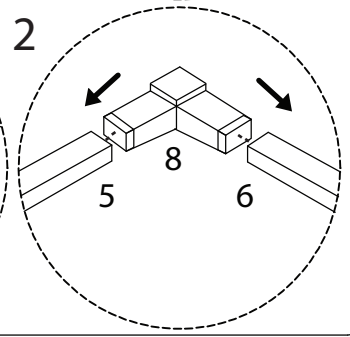

Diagram illustrating assembly instructions and safety warnings:

- Warning 1:** A warning triangle with an exclamation mark is shown next to a circular inset containing a metal L-bracket and a crossed-out power drill. This indicates that the bracket should be installed using a screwdriver, not a power drill.
- Warning 2:** A second warning triangle with an exclamation mark is shown next to a circular inset containing a mattress and a crossed-out diagram of a mattress being placed on a slatted base. This indicates that the mattress should be placed on a solid surface, not directly on the slats.
- Time:** A clock icon is shown with the text "75'" below it, indicating an estimated assembly time of 75 minutes.
- Personnel:** An icon of a person is shown with the number "2" below it, indicating that two people are required for assembly.

x 1

9

x 4

3

E

x 2

10

x 1

I

x 1

4

5  x 2	6  x 2	7  x 1	8  x 4	B  M6 x 15 x 4	D  M6 x 30 x 6	I  x 1
---	---	---	---	--	---	---

5

13  x 26	14  x 26	15  x 13
---	---	---

8

C

x 2

J

x 1

9

12

x 1