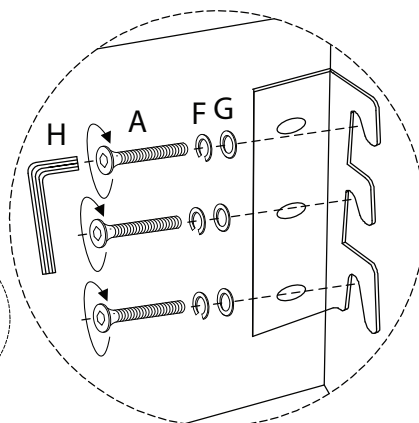

Diagram illustrating assembly instructions and safety warnings:

- Warning 1:** A warning triangle with an exclamation mark is shown next to a circular inset containing a metal L-bracket and a crossed-out power drill. This indicates that the bracket should be installed using a screwdriver, not a power drill.
- Warning 2:** A second warning triangle with an exclamation mark is shown next to a circular inset containing a mattress and a crossed-out diagram of a mattress being placed on a slatted base. This indicates that the mattress should be placed on a solid surface, not directly on the slats.
- Time:** A clock icon is shown with the text "75'" below it, indicating an estimated assembly time of 75 minutes.
- Personnel:** An icon of a person is shown with the number "2" below it, indicating that two people are required for assembly.

<p>1</p>  <p>x 1</p>	<p>2</p>  <p>x 1</p>	<p>3</p>  <p>x 1</p>	<p>4</p>  <p>x 1</p>		
<p>5</p>  <p>x 2</p>	<p>6</p>  <p>x 3</p>	<p>7</p>  <p>x 1</p>	<p>8</p>  <p>x 4</p>	<p>9</p>  <p>x 4</p>	<p>10</p>  <p>x 1</p>
<p>11</p>  <p>x 4</p>	<p>12</p>  <p>x 1</p>	<p>13</p>  <p>x 26</p>	<p>14</p>  <p>x 26</p>	<p>15</p>  <p>x 13</p>	<p>16</p>  <p>x 1</p>
<p>A</p>  <p>M8 x 25</p> <p>x 12</p>	<p>B</p>  <p>M6 x 15</p> <p>x 12</p>	<p>C</p>  <p>x 2</p>	<p>D</p>  <p>M6 x 30</p> <p>x 6</p>	<p>E</p>  <p>M6 x 75</p> <p>x 2</p>	<p>F</p>  <p>x 12</p>
<p>G</p>  <p>x 12</p>	<p>H</p>  <p>x 1</p>	<p>I</p>  <p>x 2</p>	<p>J</p>  <p>x 1</p>		

!

1

1

1	2	3	4	A	F	G	H
x 1	x 1	x 1	x 1	x 12	x 12	x 12	x 1

2

B

x 8

H