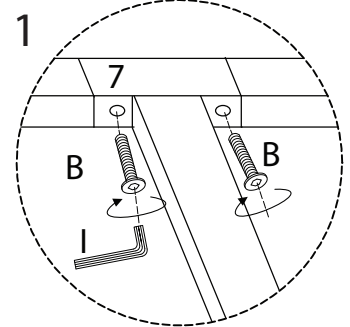

Diagram illustrating assembly instructions and safety warnings:

- Warning 1:** A warning triangle with an exclamation mark is shown next to a circular inset containing a metal L-bracket and a crossed-out power drill. This indicates that the bracket should be installed using a screwdriver, not a power drill.
- Warning 2:** A second warning triangle with an exclamation mark is shown next to a circular inset containing a mattress and a crossed-out diagram of a mattress being placed on a slatted base. This indicates that the mattress should be placed on a solid surface, not directly on the slats.
- Time:** A clock icon is shown with the text "75'" below it, indicating an estimated assembly time of 75 minutes.
- Personnel:** An icon of a person is shown with the number "2" below it, indicating that two people are required for assembly.

I

x 1

4

5  x 2	6  x 2	7  x 1	8  x 4	B  M6 x 15 x 4	D  M6 x 30 x 6	I  x 1
---	---	---	---	--	---	---

5

13  x 26	14  x 26	15  x 13
---	---	---

8

C