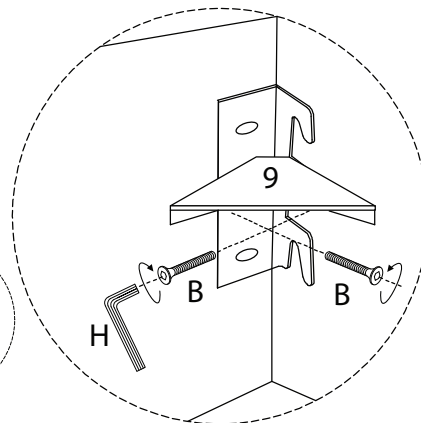

Diagram illustrating assembly instructions and safety warnings:

- Warning 1:** A warning triangle with an exclamation mark is shown next to a circular inset containing a metal L-bracket and a crossed-out power drill. This indicates that the bracket should be installed using a screwdriver, not a power drill.
- Warning 2:** A second warning triangle with an exclamation mark is shown next to a circular inset containing a mattress and a crossed-out diagram of a mattress being placed on a slatted base. This indicates that the mattress should be placed on a solid surface, not directly on the slats.
- Time:** A clock icon is shown with the text "75'" below it, indicating an estimated assembly time of 75 minutes.
- Personnel:** An icon of a person is shown with the number "2" below it, indicating that two people are required for assembly.

!

1

1

1	2	3	4	A	F	G	H
x 1	x 1	x 1	x 1	x 12	x 12	x 12	x 1

2

B

x 8

H

x 1

9

x 4

3

E

x 2

10

x 1

I

x 1

4

5  x 2	6  x 2	7  x 1	8  x 4	B  M6 x 15 x 4	D  M6 x 30 x 6	I  x 1
---	---	---	---	--	---	---

5

13  x 26	14  x 26	15  x 13
---	---	---

8

C