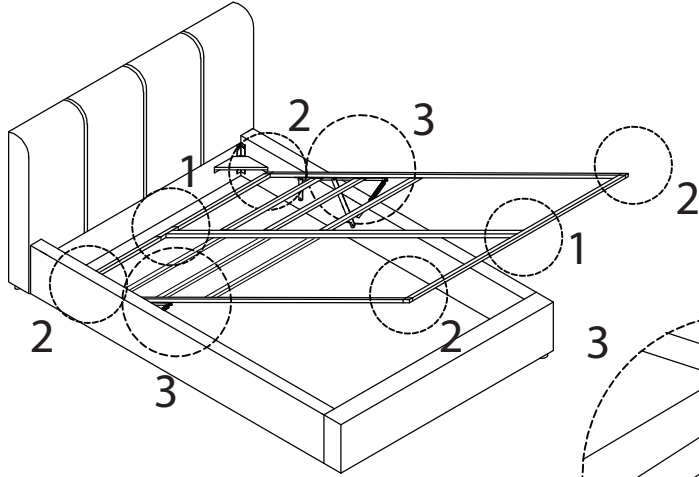

Diagram illustrating assembly instructions and safety warnings:

- Warning 1:** A warning triangle with an exclamation mark is shown next to a circular inset containing a metal L-bracket and a crossed-out power drill. This indicates that the bracket should be installed using a screwdriver, not a power drill.
- Warning 2:** A second warning triangle with an exclamation mark is shown next to a circular inset containing a mattress and a crossed-out diagram of a mattress being placed on a slatted base. This indicates that the mattress should be placed on a solid surface, not directly on the slats.
- Time:** A clock icon is shown with the text "75'" below it, indicating an estimated assembly time of 75 minutes.
- Personnel:** An icon of a person is shown with the number "2" below it, indicating that two people are required for assembly.

I

x 1

4

5  x 2	6  x 2	7  x 1	8  x 4	B  M6 x 15 x 4	D  M6 x 30 x 6	I  x 1
---	---	---	---	--	---	---

5

13  x 26	14  x 26	15  x 13
---	---	---

8

C