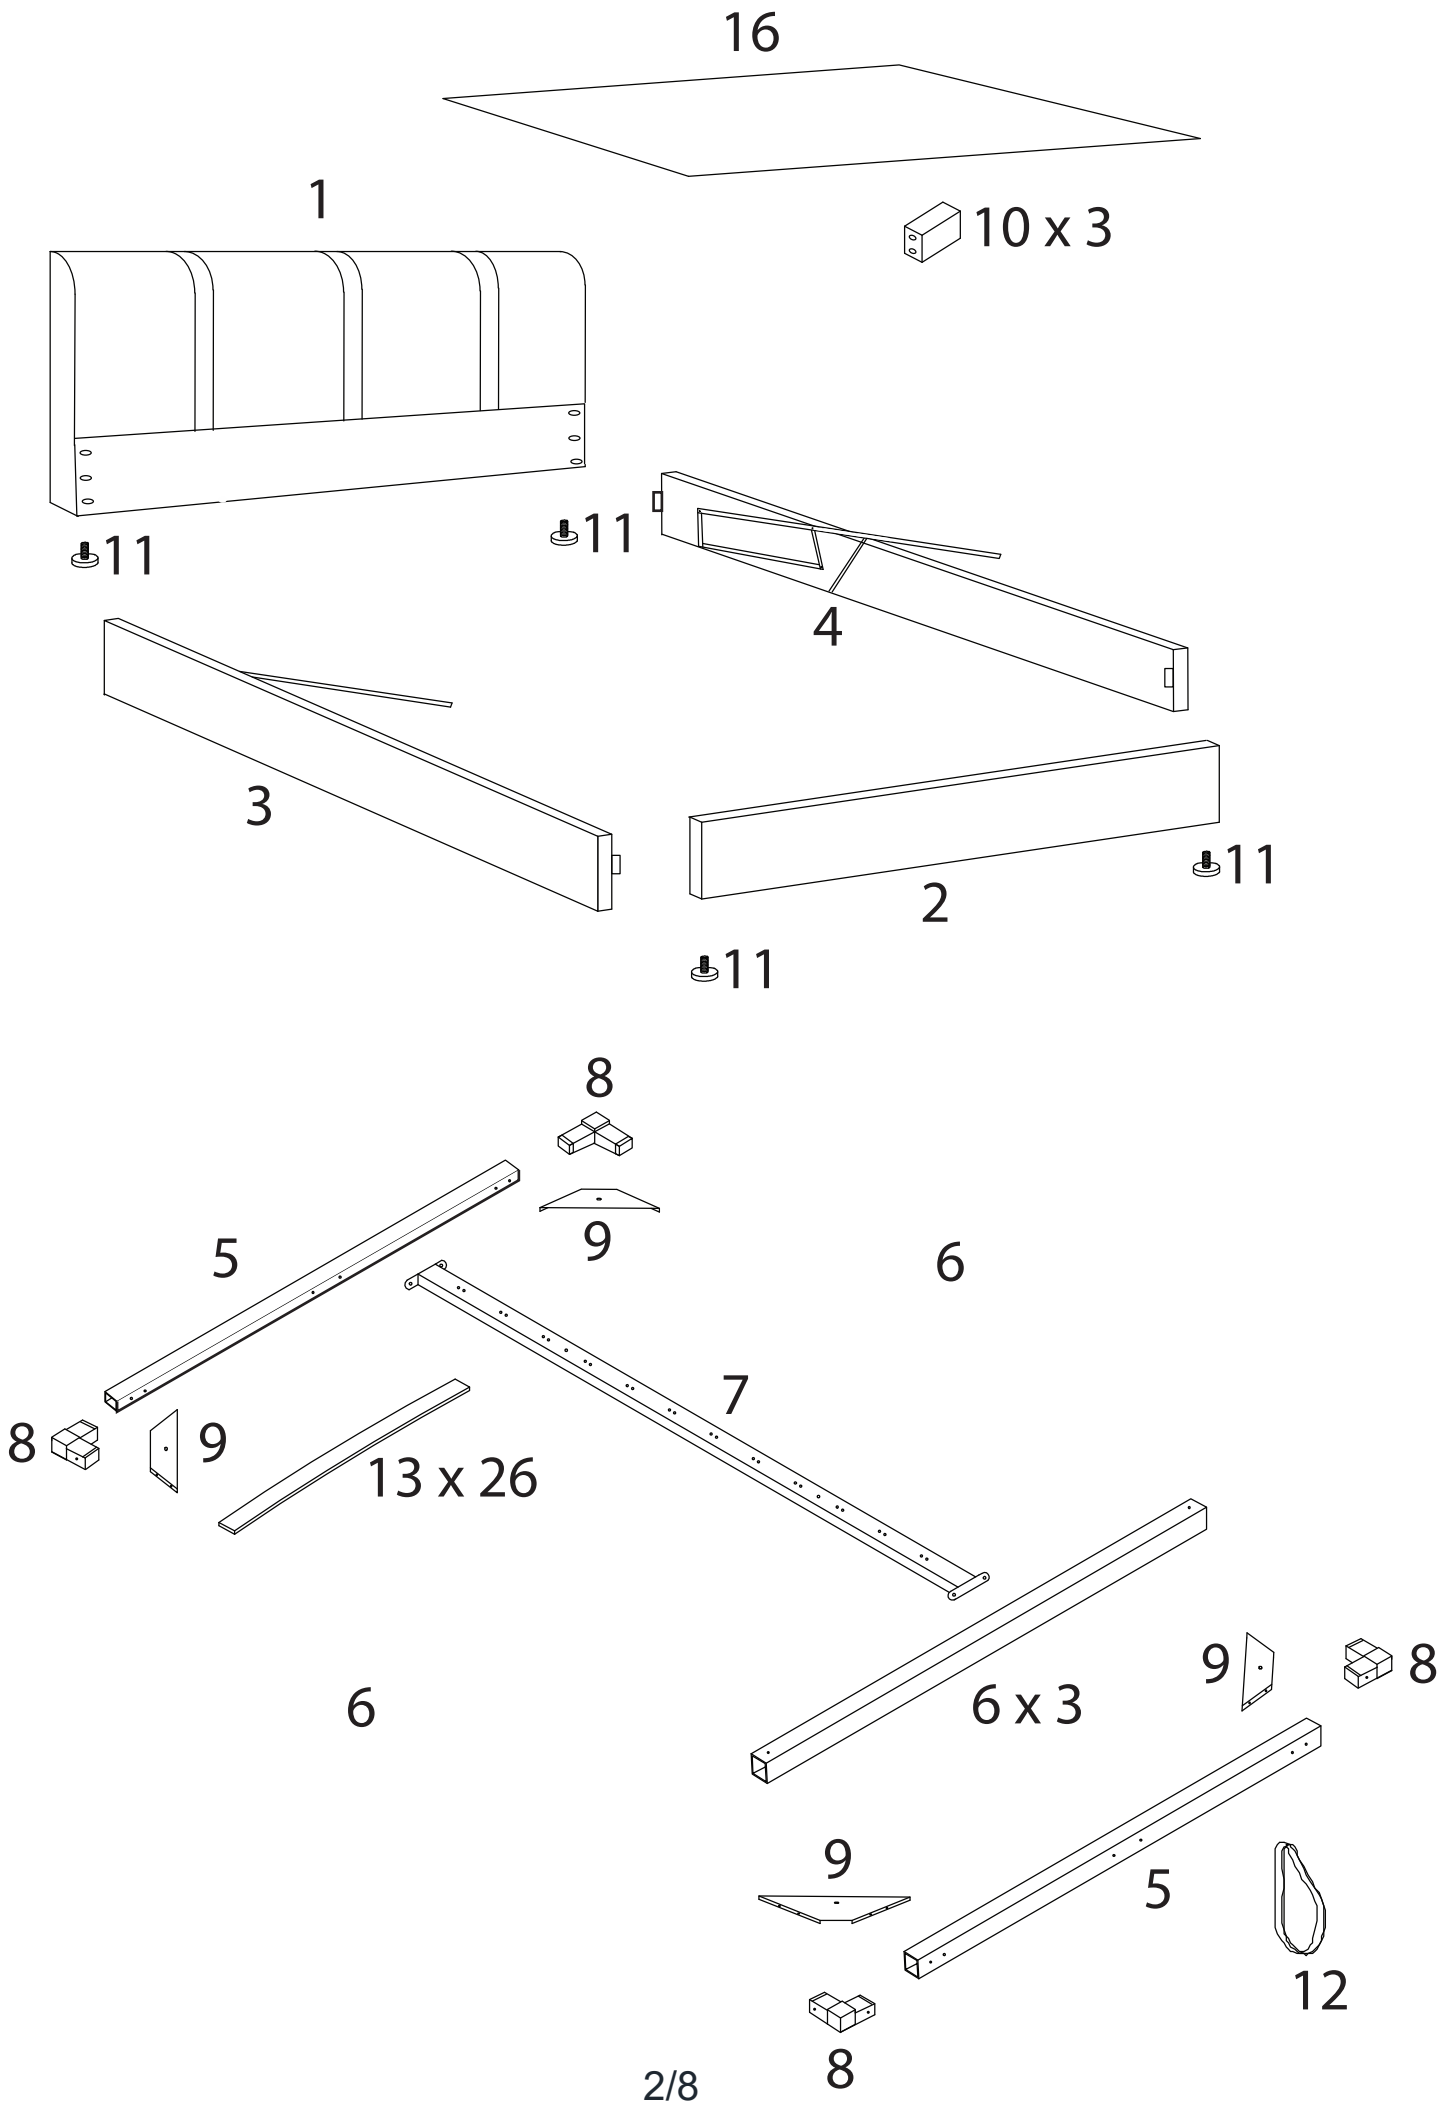

Diagram illustrating assembly instructions and safety warnings:

- Warning 1:** A warning triangle with an exclamation mark is shown next to a circular inset containing a metal L-bracket and a crossed-out power drill. This indicates that the bracket should be installed using a screwdriver, not a power drill.
- Warning 2:** A second warning triangle with an exclamation mark is shown next to a circular inset containing a mattress and a crossed-out diagram of a mattress being placed on a slatted base. This indicates that the mattress should be placed on a solid surface, not directly on the slats.
- Time:** A clock icon is shown with the text "75'" below it, indicating an estimated assembly time of 75 minutes.
- Personnel:** An icon of a person is shown with the number "2" below it, indicating that two people are required for assembly.

I

x 1

4

5  x 2	6  x 2	7  x 1	8  x 4	B  M6 x 15 x 4	D  M6 x 30 x 6	I  x 1
---	---	---	---	--	---	---

5

13  x 26	14  x 26	15  x 13
---	---	---

8

C