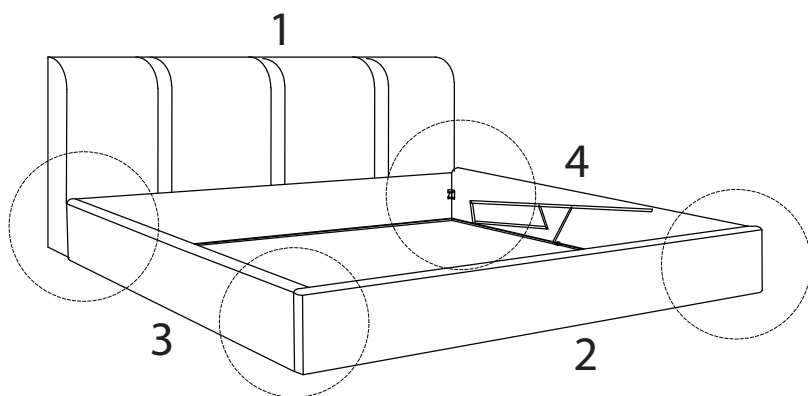

1

1	2	3	4	A	F	G	H
x 1	x 1	x 1	x 1	x 12	x 12	x 12	x 1