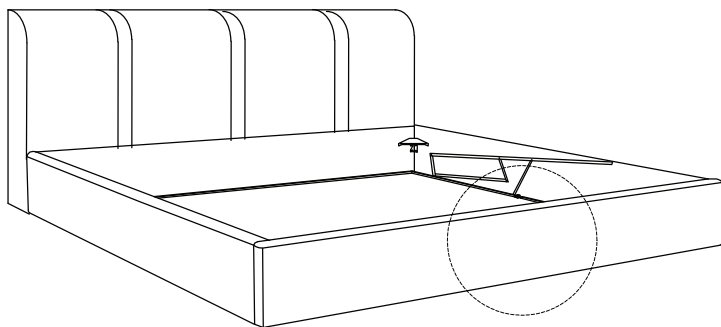

Diagram illustrating assembly instructions and safety warnings:

- Warning 1:** A warning triangle with an exclamation mark is shown next to a circular inset containing a metal L-bracket and a crossed-out power drill. This indicates that the bracket should be installed using a screwdriver, not a power drill.
- Warning 2:** A second warning triangle with an exclamation mark is shown next to a circular inset containing a mattress and a crossed-out diagram of a mattress being placed on a slatted base. This indicates that the mattress should be placed on a solid surface, not directly on the slats.
- Time:** A clock icon is shown with the text "75'" below it, indicating an estimated assembly time of 75 minutes.
- Personnel:** An icon of a person is shown with the number "2" below it, indicating that two people are required for assembly.

x 1

9

x 4

3

E

x 2

10

x 1

I

x 1

4

5  x 2	6  x 2	7  x 1	8  x 4	B  M6 x 15 x 4	D  M6 x 30 x 6	I  x 1
---	---	---	---	--	---	---

5

13  x 26	14  x 26	15  x 13
---	---	---

8

C