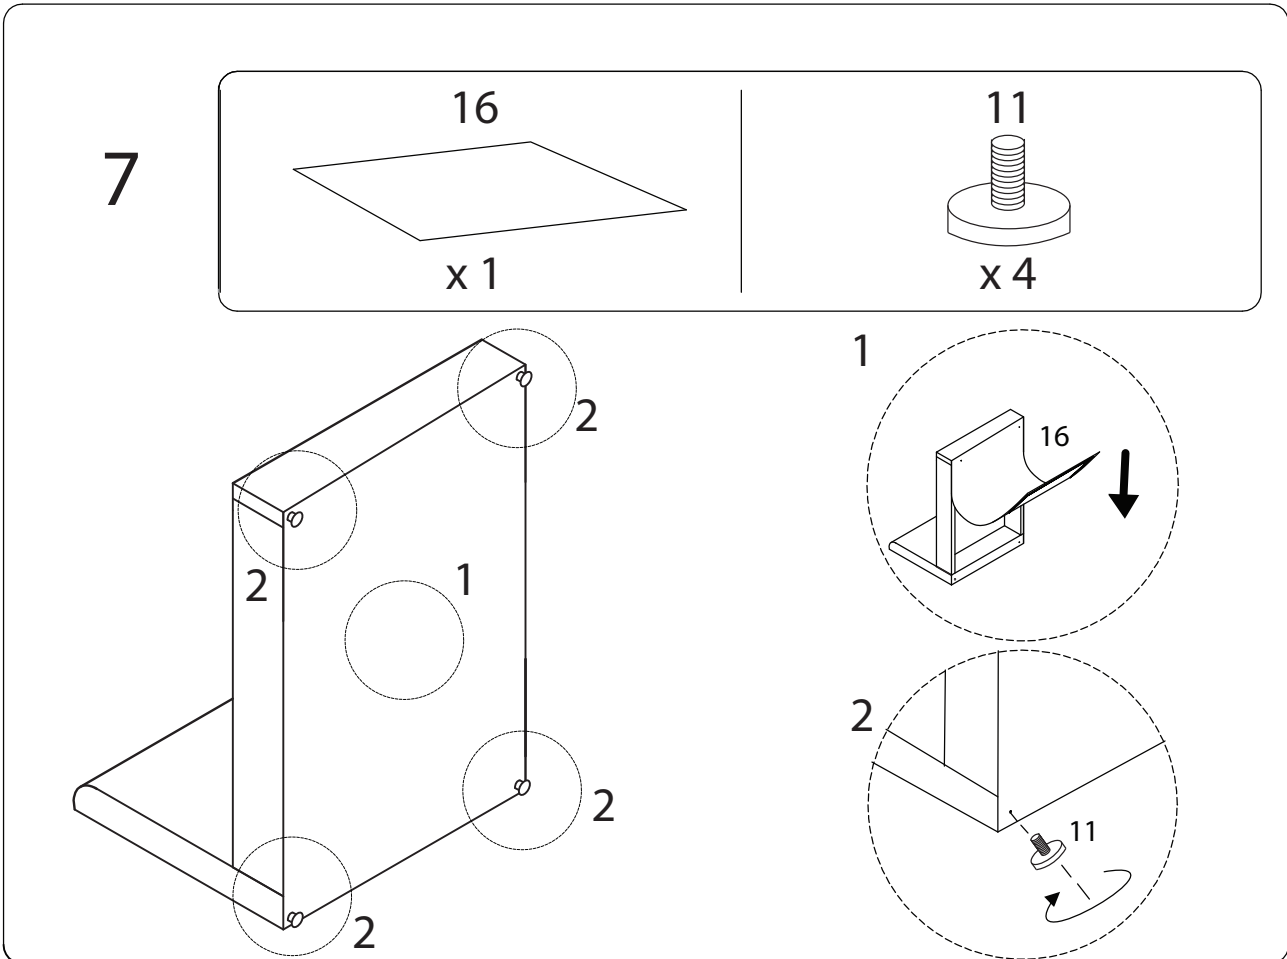

Diagram illustrating assembly instructions and safety warnings:

- Warning 1:** A warning triangle with an exclamation mark is shown next to a circular inset containing a metal L-bracket and a crossed-out power drill. This indicates that the bracket should be installed using a screwdriver, not a power drill.
- Warning 2:** A second warning triangle with an exclamation mark is shown next to a circular inset containing a mattress and a crossed-out diagram of a mattress being placed on a slatted base. This indicates that the mattress should be placed on a solid surface, not directly on the slats.
- Time:** A clock icon is shown with the text "75'" below it, indicating an estimated assembly time of 75 minutes.
- Personnel:** An icon of a person is shown with the number "2" below it, indicating that two people are required for assembly.

I

x 1

4

5  x 2	6  x 2	7  x 1	8  x 4	B  M6 x 15 x 4	D  M6 x 30 x 6	I  x 1
---	---	---	---	--	---	---

5

13  x 26	14  x 26	15  x 13
---	---	---

8

C