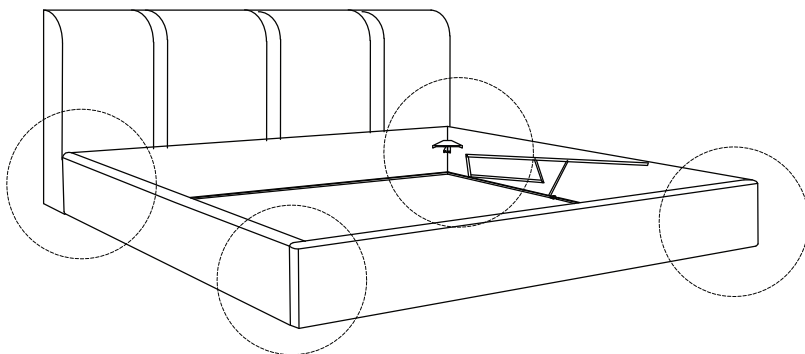

Diagram illustrating assembly instructions and safety warnings:

- Warning 1:** A warning triangle with an exclamation mark is shown next to a circular inset containing a metal L-bracket and a crossed-out power drill. This indicates that the bracket should be installed using a screwdriver, not a power drill.
- Warning 2:** A second warning triangle with an exclamation mark is shown next to a circular inset containing a mattress and a crossed-out diagram of a mattress being placed on a slatted base. This indicates that the mattress should be placed on a solid surface, not directly on the slats.
- Time:** A clock icon is shown with the text "75'" below it, indicating an estimated assembly time of 75 minutes.
- Personnel:** An icon of a person is shown with the number "2" below it, indicating that two people are required for assembly.

!

1

1

1	2	3	4	A	F	G	H
x 1	x 1	x 1	x 1	x 12	x 12	x 12	x 1

2

B

x 8

H

x 1

9

x 4

3

E

x 2

10

x 1