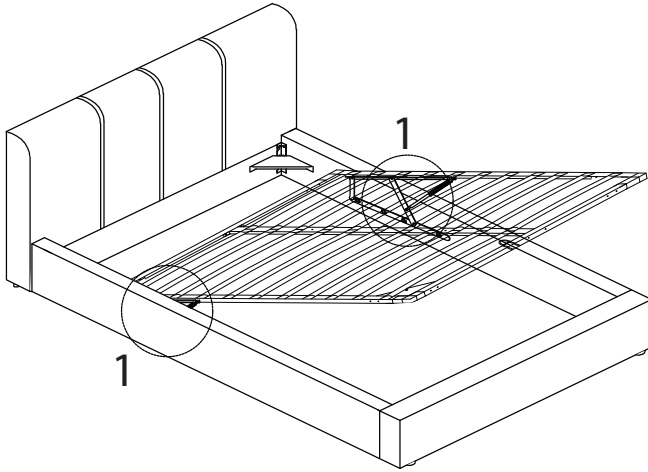

Diagram illustrating assembly instructions and safety warnings:

- Warning 1:** A warning triangle with an exclamation mark is shown next to a circular inset containing a metal L-bracket and a crossed-out power drill. This indicates that the bracket should be installed using a screwdriver, not a power drill.
- Warning 2:** A second warning triangle with an exclamation mark is shown next to a circular inset containing a mattress and a crossed-out diagram of a mattress being placed on a slatted base. This indicates that the mattress should be placed on a solid surface, not directly on the slats.
- Time:** A clock icon is shown with the text "75'" below it, indicating an estimated assembly time of 75 minutes.
- Personnel:** An icon of a person is shown with the number "2" below it, indicating that two people are required for assembly.

I

x 1

4

5  x 2	6  x 2	7  x 1	8  x 4	B  M6 x 15 x 4	D  M6 x 30 x 6	I  x 1
---	---	---	---	--	---	---

5

13  x 26	14  x 26	15  x 13
---	---	---

8

C

x 2

J

x 1

9

12

x 1