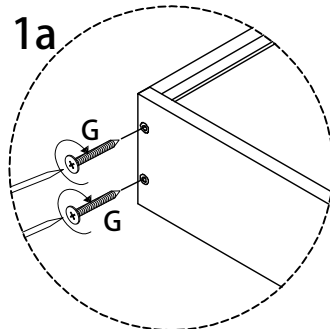

Assembly instructions for step 1/12:

- Tools:** A circle containing a screwdriver and an Allen key. A power drill is shown with a diagonal line through it, indicating it should not be used.
- Warning:** A triangle with an exclamation mark.
- Time:** A clock icon with the number **40'** below it, indicating a 40-minute assembly time.
- Personnel:** A stick figure icon with the number **1** below it, indicating that one person is required for assembly.

B

x 4

8

B

x 4

9

10

11

12

13

14

15

2

B

x 4

1a