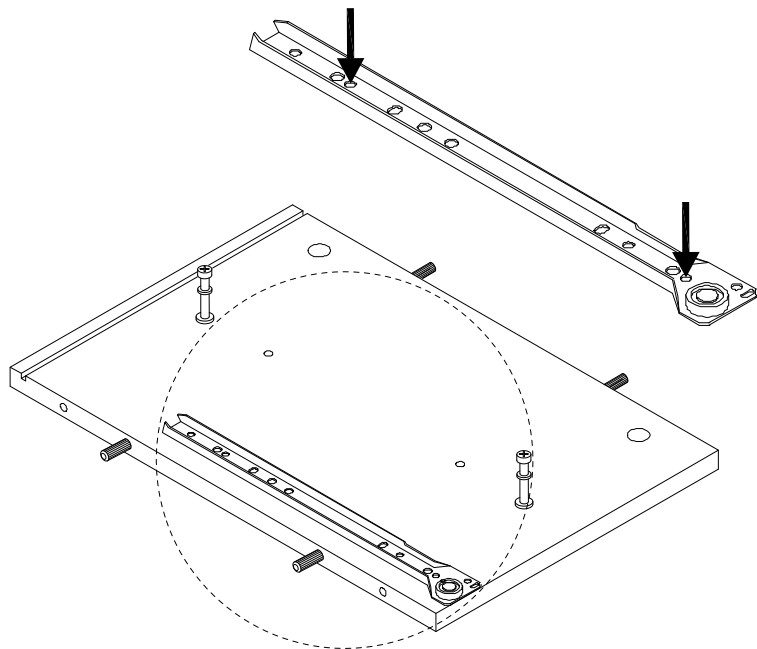

5

L

x 1

D

M3.5
x
12

x 2