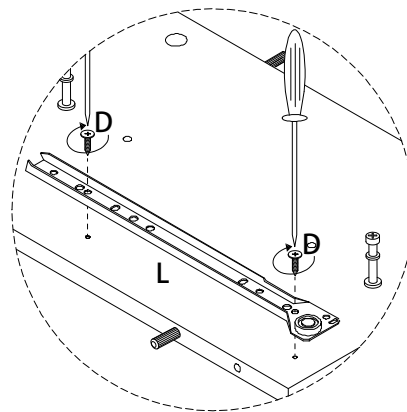

Assembly instructions for step 1/12:

- Tools:** A circle containing a screwdriver and an Allen key. A power drill is shown with a diagonal line through it, indicating it should not be used.
- Warning:** A triangle with an exclamation mark.
- Time:** A clock icon with the number **40'** below it, indicating a 40-minute assembly time.
- Personnel:** A stick figure icon with the number **1** below it, indicating that one person is required for assembly.

1

2

3

4

5

L

x 1

D

M3.5
x
12

x 2

6

2

x 1

C

x 4

7