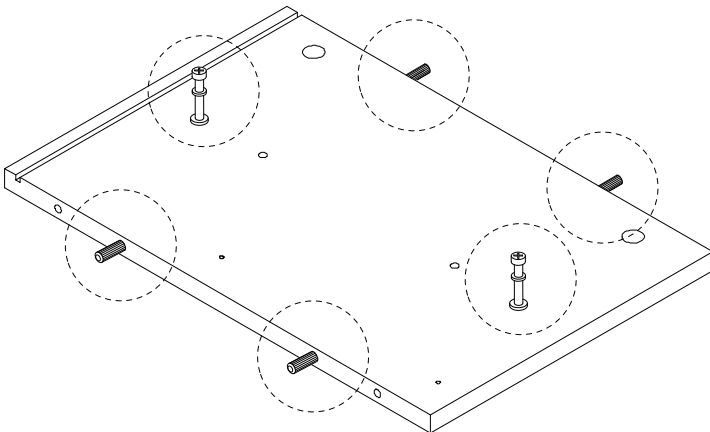

Assembly instructions for step 1/12:

- Tools:** A circle containing a screwdriver and an Allen key. A power drill is shown with a diagonal line through it, indicating it should not be used.
- Warning:** A triangle with an exclamation mark.
- Time:** A clock icon with the number **40'** below it, indicating a 40-minute assembly time.
- Personnel:** A stick figure icon with the number **1** below it, indicating that one person is required for assembly.

1

2

3

4

5

L

x 1

D