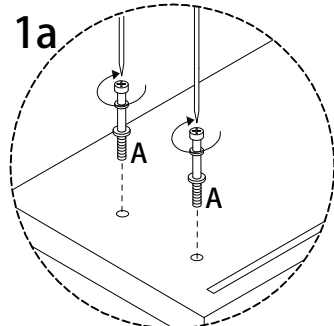

Assembly instructions for step 1/12:

- Tools:** A circle containing a screwdriver and an Allen key. A power drill is shown with a diagonal line through it, indicating it should not be used.
- Warning:** A triangle with an exclamation mark.
- Time:** A clock icon with the number **40'** below it, indicating a 40-minute assembly time.
- Personnel:** A stick figure icon with the number **1** below it, indicating that one person is required for assembly.

B

x 4

8

B

x 4

9

10

11

12

13

14

15

2

B

x 4

1a

1b

1

M

x 1

L

x 1

D

x 4