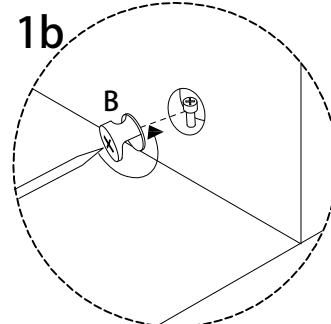

Assembly instructions for step 1/12:

- Tools:** A circle containing a screwdriver and an Allen key. A power drill is shown with a diagonal line through it, indicating it should not be used.
- Warning:** A triangle with an exclamation mark.
- Time:** A clock icon with the number **40'** below it, indicating a 40-minute assembly time.
- Personnel:** A stick figure icon with the number **1** below it, indicating that one person is required for assembly.

B

x 4

8

B

x 4

9

10

11