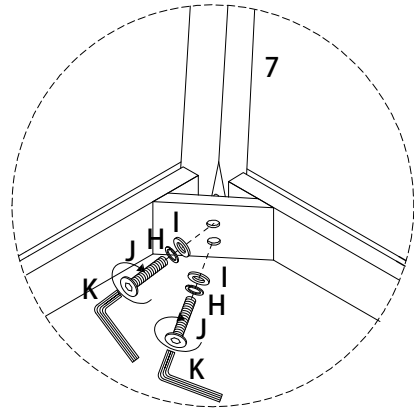

Assembly instructions for step 1/12:

- Tools:** A circle containing a screwdriver and an Allen key. A power drill is shown with a diagonal line through it, indicating it should not be used.
- Warning:** A triangle with an exclamation mark.
- Time:** A clock icon with the number **40'** below it, indicating a 40-minute assembly time.
- Personnel:** A stick figure icon with the number **1** below it, indicating that one person is required for assembly.

B

x 4

8

B

x 4

9

10

11

12

13

14

15

2

B

x 4

1a

1b

1

M

x 1

L

x 1

D

x 4