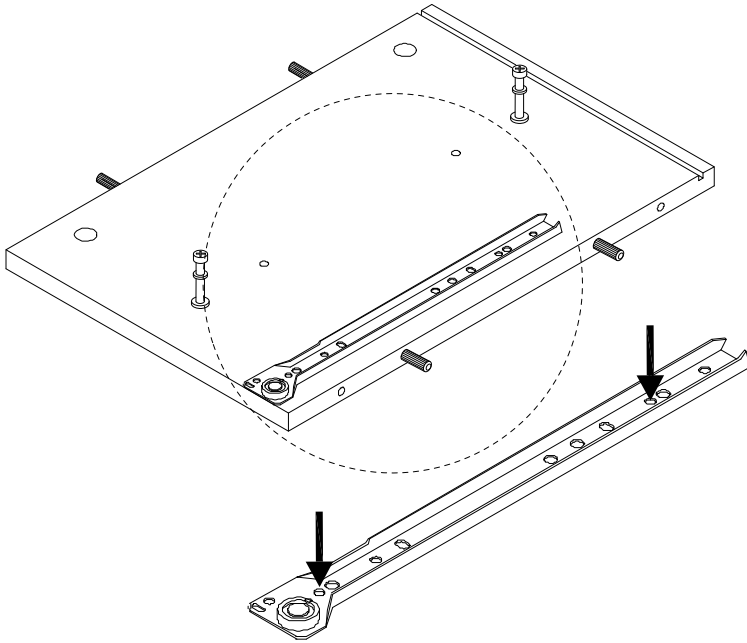

Assembly instructions for step 1/12:

- Tools:** A circle containing a screwdriver and an Allen key. A power drill is shown with a diagonal line through it, indicating it should not be used.
- Warning:** A triangle with an exclamation mark.
- Time:** A clock icon with the number **40'** below it, indicating a 40-minute assembly time.
- Personnel:** A stick figure icon with the number **1** below it, indicating that one person is required for assembly.

1

2

3

4

5

L

x 1

D