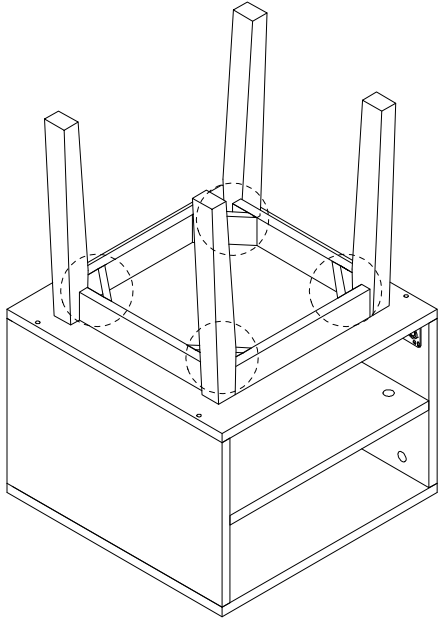

Assembly instructions for step 1/12:

- Tools:** A circle containing a screwdriver and an Allen key. A power drill is shown with a diagonal line through it, indicating it should not be used.
- Warning:** A triangle with an exclamation mark.
- Time:** A clock icon with the number **40'** below it, indicating a 40-minute assembly time.
- Personnel:** A stick figure icon with the number **1** below it, indicating that one person is required for assembly.

B

x 4

8

B

x 4

9

10

11

1b

1

M

x 1

L

x 1

D

x 4